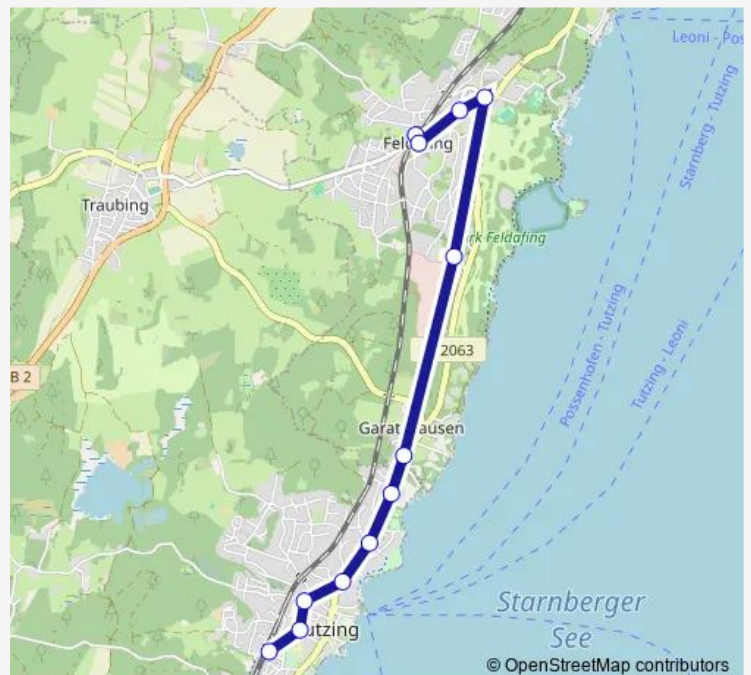

Monday 06:30-20:30

Tuesday 06:30-20:30

Wednesday 06:30-20:30

Thursday 06:30-20:30

Friday 06:30-20:30

Saturday 06:30-20:30

Sunday 08:30-20:30

Route info

Direction:

Stops: 0

Trip Duration: – min

■ 978 — Feldafing - Tutzing - Feldafing

Direction

Feldafing — Tutzing

12 stops

[Open route schedule](#)