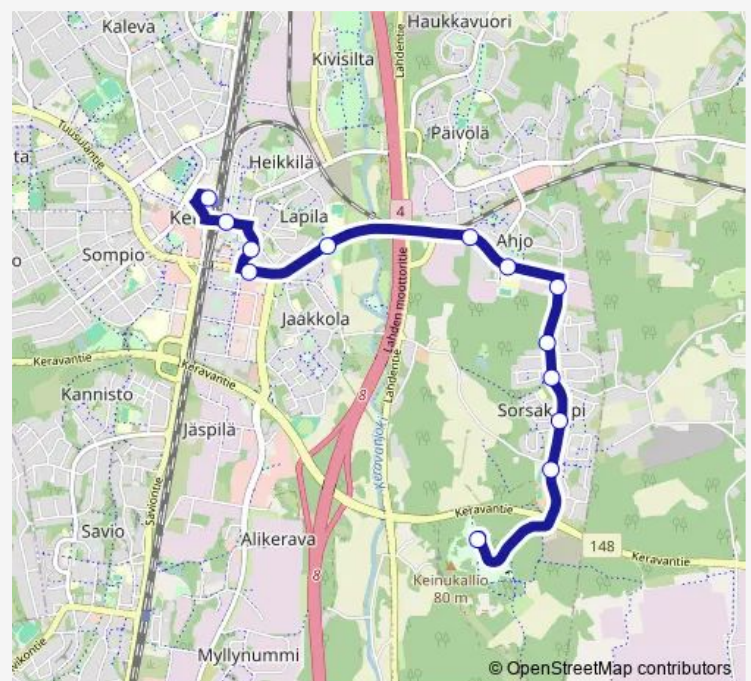

Tuesday 06:42-23:13

Wednesday 06:42-23:13

Thursday 06:42-23:13

Friday 06:42-23:13

Saturday 07:11-23:13

Sunday 07:11-23:13

Route info

Direction: Keravan asema

Stops: 15

Trip Duration: 0 hour 15 min

■ 978 — Keinukallio-Sorsakorpi-Keravan asema

Direction

Keinukallio — Keravan asema

16 stops

[Open route schedule](#)

Keinukallio