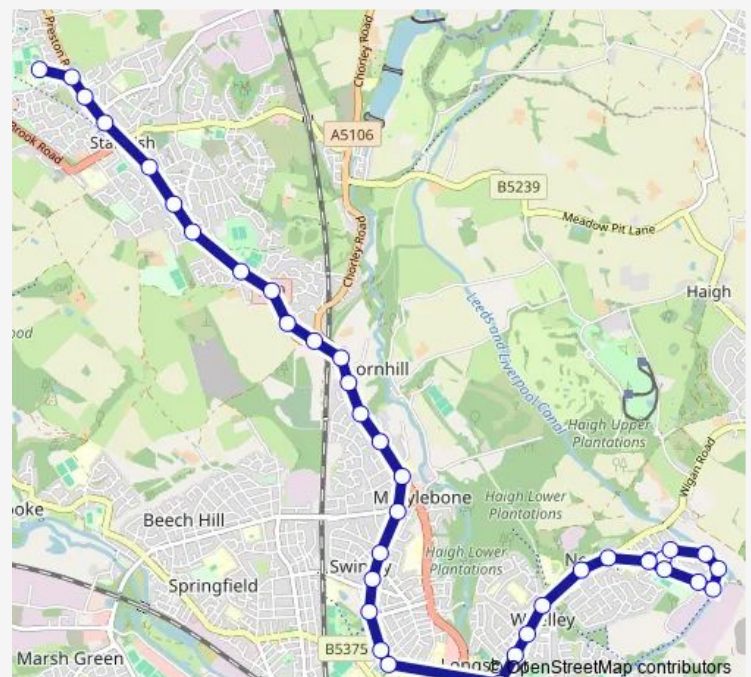

Walkden Avenue East

Greenhayes Avenue

Tennyson Drive

Route schedule

Ashbourne Avenue — Standish Community High School

Monday 07:57-07:50

Tuesday 07:57-07:50

Wednesday 07:57-07:50

Thursday 07:57-07:50

Friday 07:57-07:50

Saturday —

Sunday —

Route info

Direction: Ashbourne Avenue

Stops: 37

Trip Duration: 0 hour 38 min

978 — Standish Community High School - New Springs **BusMaps**

Woodfield School

Ludovic Terrace

Old Lane

Boars Head Reservoir

Mere Oaks

Boar's Head

Greenways

Direction: Standish Community High School

Stops: 36

Trip Duration: 0 hour 40 min

Plantation Gates

Cheltenham Street

Kirkwood Close

Ashbourne Avenue

Chapel Street