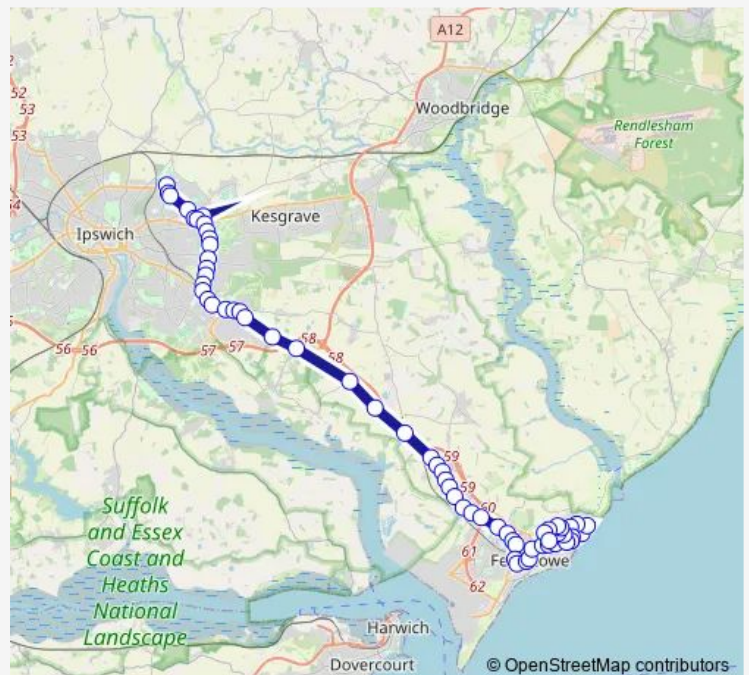

### Direction

Northgate School — Looe Road

64 stops

[Open route schedule](#)

- Northgate School
- Royal George
- Colchester Road
- Norbury Road
- Crofton Road
- St Albans School
- Lindsey Road
- Woodbridge Road East
- Heath Road Hospital
- Adelaide Road
- Bridge School
- Foxhall Road
- Bixley Road
- Princethorpe Road
- St Augustines Gardens
- Church
- Warren Heath Road
- Brook Car Sales
- Pearse Way
- Foxglove Crescent
- The Pathway

### Route schedule

Northgate School — Looe Road

Monday	15:15
Tuesday	15:15
Wednesday	15:15
Thursday	15:15
Friday	15:15
Saturday	—
Sunday	—

### Route info

Direction: Northgate School

Stops: 64

Trip Duration: 1 hour 0 min

■ 978 — Northgate School - Grange Farm

Trinity Park

Miller and Carter

The Street