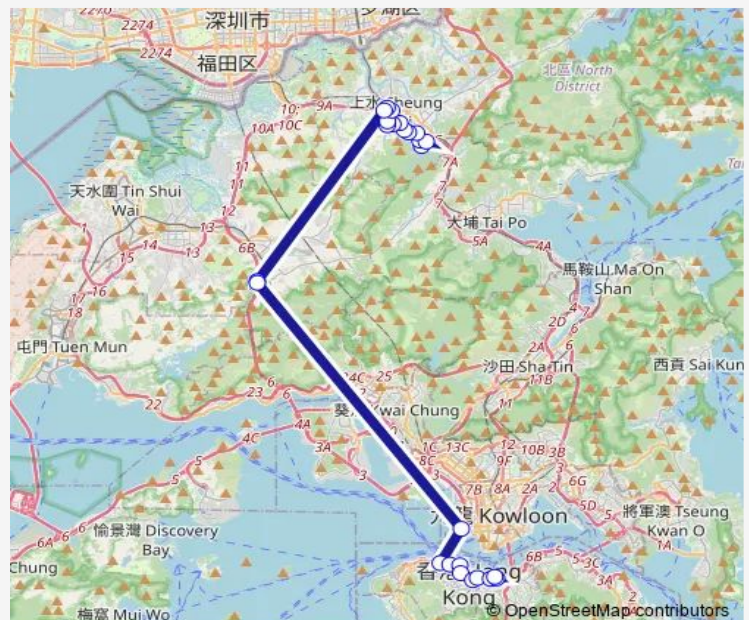

[Kmb+Ctb] KEI SAN Secondary School/
Kei SAN Secondary School, PAK WO Road|[Kmb] KEI SAN Secondary School|[Lwb] KEI SAN Secondary School

[Kmb+Ctb] KA Shing Court/
Ka Shing Court, PAK WO Road|[Kmb] KA Shing Court|[Lwb] KA Shing Court

[Kmb+Ctb] Glamour Garden/
Glamour Garden, PAK WO Road|[Kmb] Glamour Garden|[Lwb] Glamour Garden

[Kmb] Ching HO Estate|[Lwb] Ching HO Estate

[Kmb] Tsang MUI Millennium School|[Lwb] Tsang MUI Millennium School

[Kmb] North District Hospital

[Kmb] Sheung Shui BBI - Sheung Shui Station

[Kmb] Choi PIK House Choi PO Court

[Kmb] Choi Ngan House Choi PO Court

[Kmb] TAI LAM Tunnel Bbi

Route schedule

[Kmb+Ctb] WAH Ming BBI/
Wah Ming Estate|[Kmb] WAH Ming Bbi|[Lwb] WAH Ming Bbi — [Ctb] Exhibition Centre Station|[Kmb+Ctb] Exhibition Centre Station BUS Terminus/
Exhibition Centre Station|[Kmb] Exhibition Centre Station BUS Terminus|[Xb] Exhibition Centre Station Public Transport Interchange

Monday	05:40-21:00
Tuesday	05:40-21:00
Wednesday	05:40-21:00
Thursday	05:40-21:00
Friday	05:40-21:00
Saturday	06:00-21:00
Sunday	06:00-19:00

Route info

Direction: [Kmb+Ctb] WAH Ming BBI/
Wah Ming Estate|[Kmb] WAH Ming Bbi|[Lwb] WAH Ming Bbi

Stops: 25

Trip Duration: 1 hour 31 min