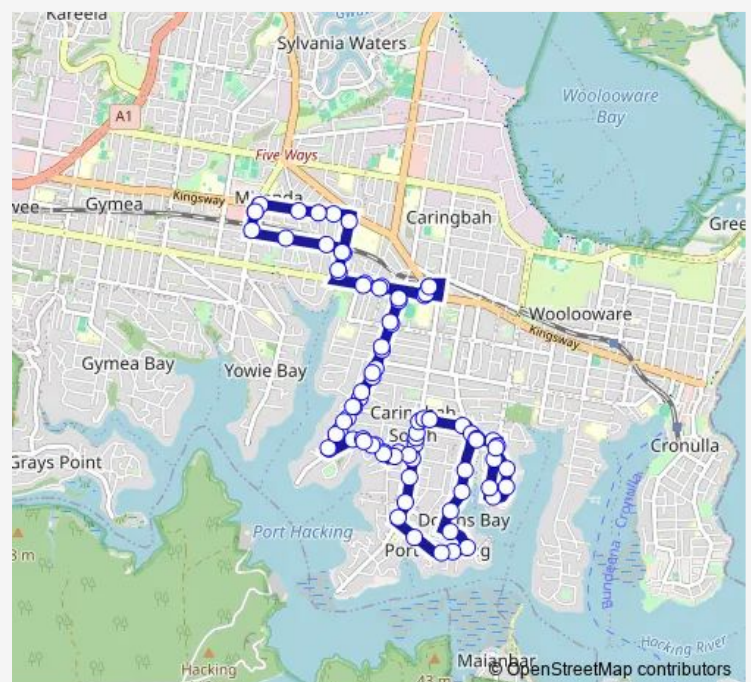

Denman Av Opp Nullaburra Rd

Caringbah Station, Kingsway

Kingsway At Mackay St

Jacaranda Rd Before Burraneer Bay Rd

Saunders Bay Rd Before Parthenia St

Saunders Bay Rd After Parthenia St

Saunders Bay Rd Before Gannons Rd

Gannons Rd Opp Saunders Bay Rd

Fernleigh Rd After Coonabarabran Pl

Fernleigh Rd At Alkira Pl

Fernleigh Rd Before Gannons Rd

Route schedule

Woolooware High School, Restormel St — Gannons Rd Before Yeramba Av

Monday	15:10
Tuesday	15:10
Wednesday	15:10
Thursday	15:10
Friday	15:10
Saturday	—
Sunday	—

Route info

Direction: Woolooware High School, Restormel St

Stops: 22

Trip Duration: 0 hour 20 min

978 — Miranda to Dolans Bay via Port Hacking (Loop Service)

Gannons Rd Opp Homer Pl

Gannons Rd Before Yeramba Av

Direction

Hay Av Shops, Hay Av — Willarong Rd At Lindsay St

19 stops

[Open route schedule](#)

Hay Av Shops, Hay Av

President Av Shops, President Av