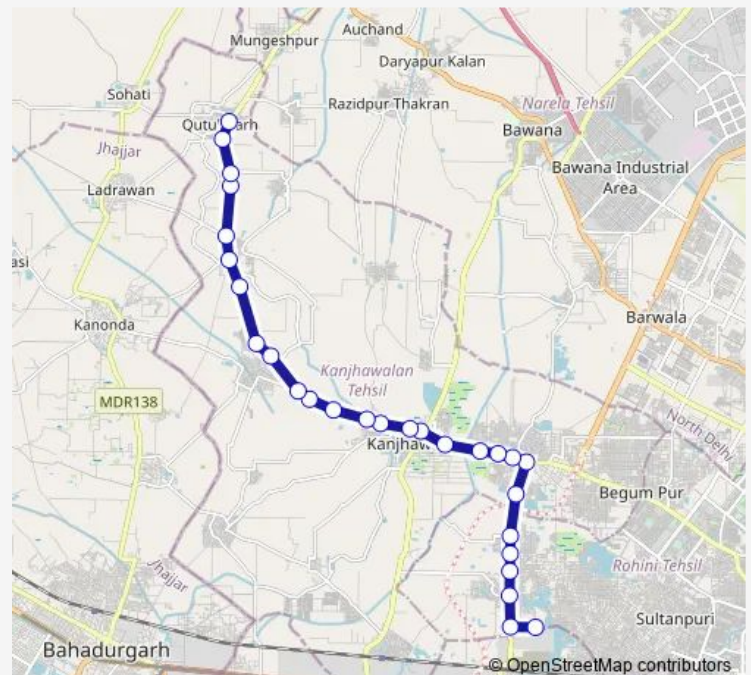

Bus 114stlup

[Go to website](#)

Direction

Rani Khara Depot 3 — Qutub Garh Village

28 stops

[Open route schedule](#)

Rani Khara Depot 3

Rani Khara Depot Crossing

Jonti Crossing

Jonti Village

Tatesar Village

Route schedule

Rani Khara Depot 3 — Qutub Garh Village

Monday 04:00-17:32

Tuesday 04:00-17:32

Wednesday 04:00-17:32

Thursday 04:00-17:32

Friday 04:00-17:32

Saturday 04:00-17:32

Sunday 04:00-17:32

Route info

Direction: Rani Khara Depot 3

Stops: 28

Trip Duration: 1 hour 6 min