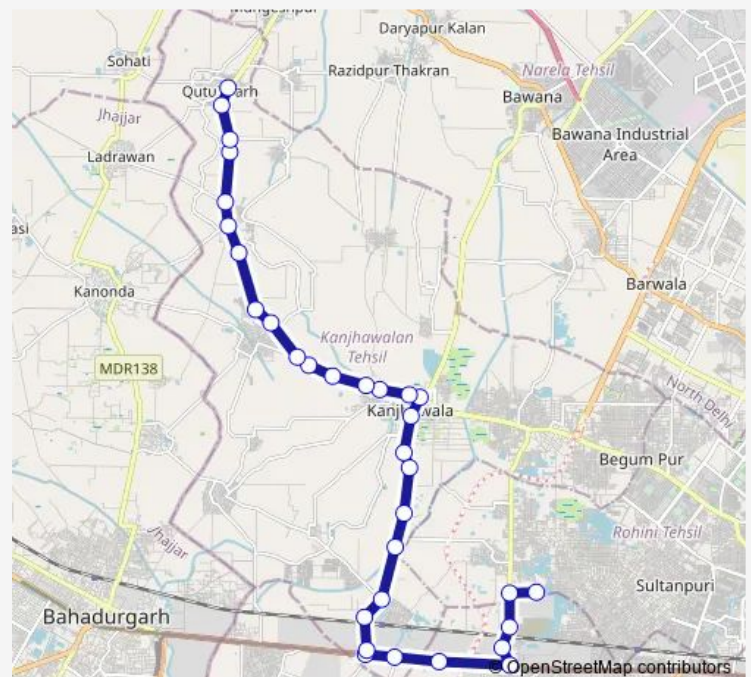

Bus 114stlup

[Go to website](#)

Direction

Rani Khara Depot Iii — Qutub Garh Village (T)

32 stops

[Open route schedule](#)

Rani Khara Depot Iii

Rani Khara Depot Crossing

Ladpur Village

Rajendra Lakra Public School

Sant Vivekanand School

Route schedule

Rani Khara Depot Iii — Qutub Garh Village (T)

Monday 04:02-09:24

Tuesday 04:02-09:24

Wednesday 04:02-09:24

Thursday 04:02-09:24

Friday 04:02-09:24

Saturday 04:02-09:24

Sunday 04:02-09:24

Route info

Direction: Rani Khara Depot Iii

Stops: 32

Trip Duration: 1 hour 25 min