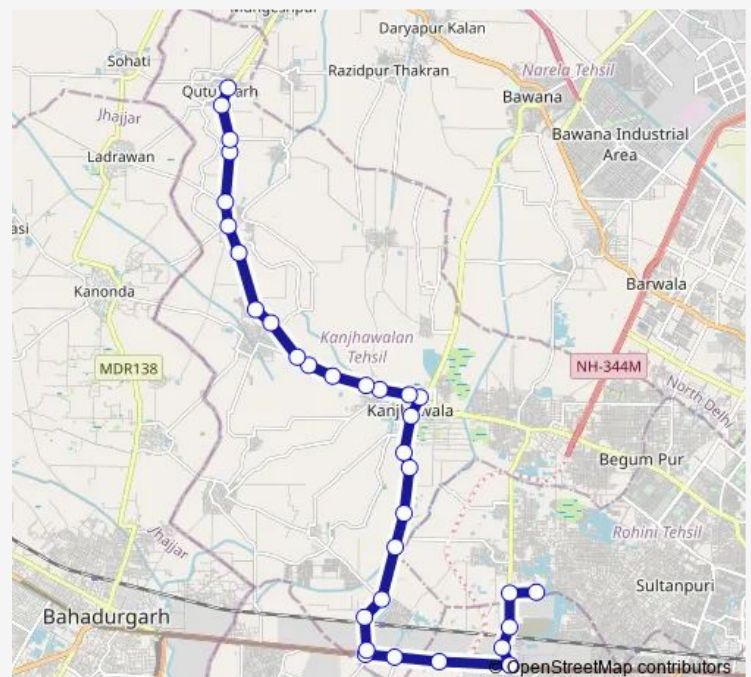

Bus 114stlup

[Go to website](#)

Direction

Rani Khara Depot Iii — Qutub Garh Village (T)

32 stops

[Open route schedule](#)

Rani Khara Depot Iii

Rani Khara Depot Crossing

Ladpur Village

Rajendra Lakra Public School

Sant Vivekanand School

Route schedule

Rani Khara Depot Iii — Qutub Garh Village (T)

Monday 04:02-09:24

Tuesday 04:02-09:24

Wednesday 04:02-09:24

Thursday 04:02-09:24

Friday 04:02-09:24

Saturday 04:02-09:24

Sunday 04:02-09:24

Route info

Direction: Rani Khara Depot Iii

Stops: 32

Trip Duration: 1 hour 25 min