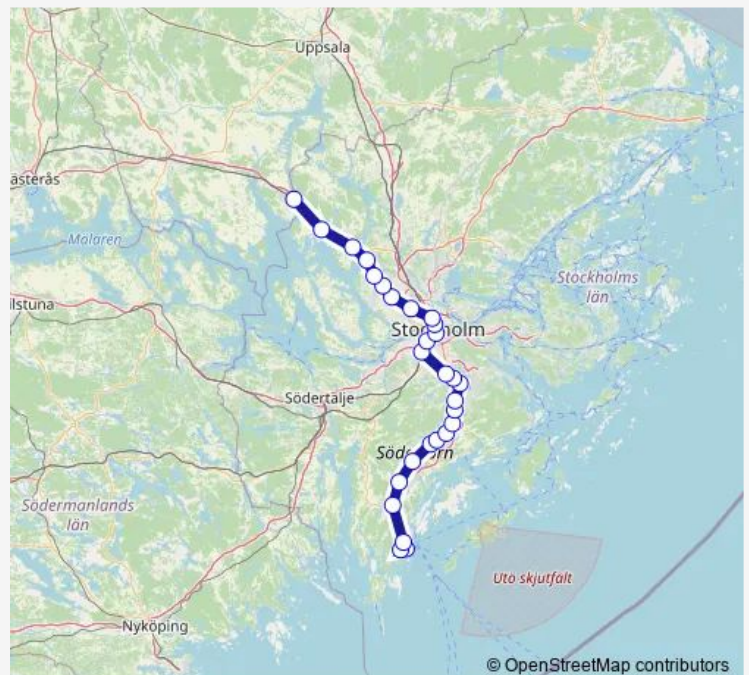

Tungelsta station

Hemfosa station

Segersång station

Route schedule

Bålsta station — Nynäshamn station

Monday 04:24-23:54

Tuesday 04:24-23:54

Wednesday 04:24-23:54

Thursday 04:24-23:54

Friday 04:24

Saturday 00:24-00:54

Sunday 00:24-23:54

Route info

Direction: Bålsta station

Stops: 25

Trip Duration: 1 hour 47 min

■ Pendeltåg

BusMaps

Ösmo station

Nynäsgård station

Gröndalsviken station

Nynäshamn station

Direction

Bålsta station — Nynäshamn station

28 stops

[Open route schedule](#)

Bålsta station

Bro station

Kungsängen station

Kallhäll station

Jakobsberg station

Barkarby station