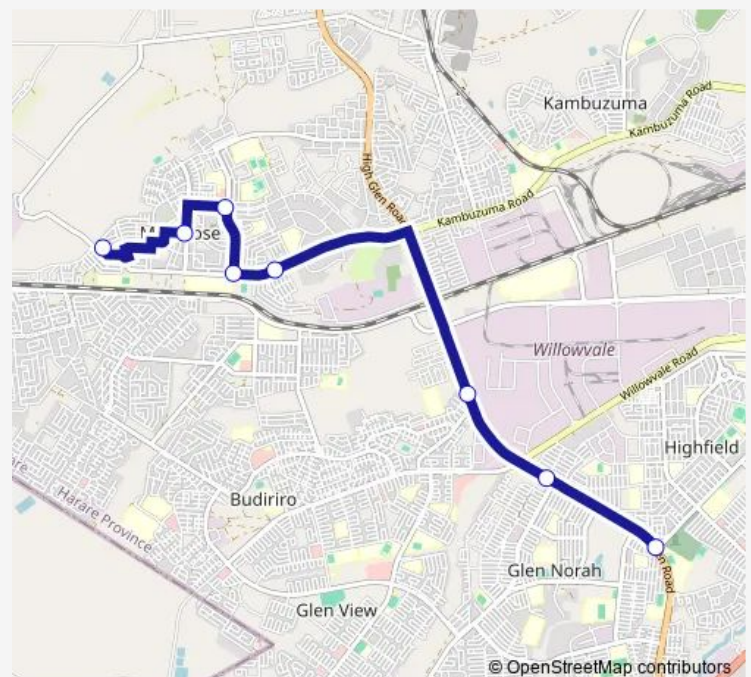

Communal Taxi Service Mapuranga Hub to Mufakose[Go to website](#)**Direction**

Mapuranga Hub — Mhishi Shopping Centre, Mufakose

8 stops

[Open route schedule](#)

Mapuranga Hub

Glenorah Police Station

Corner 17th Street & High Glen Rd

Tuesday 12:42

Wednesday 12:42

Thursday 12:42

Friday 12:42

Saturday 12:42

Sunday 12:42

Route info

Direction: Mapuranga Hub

Stops: 8

Trip Duration: 0 hour 36 min

Mapuranga Hub to Mufakose

Communal Taxi Service time schedules and route maps are available in an offline PDF at busmaps.com. Use the busmaps.com website to see live bus times, train schedule or subway schedule, and step-by-step directions for all public transit in Harare