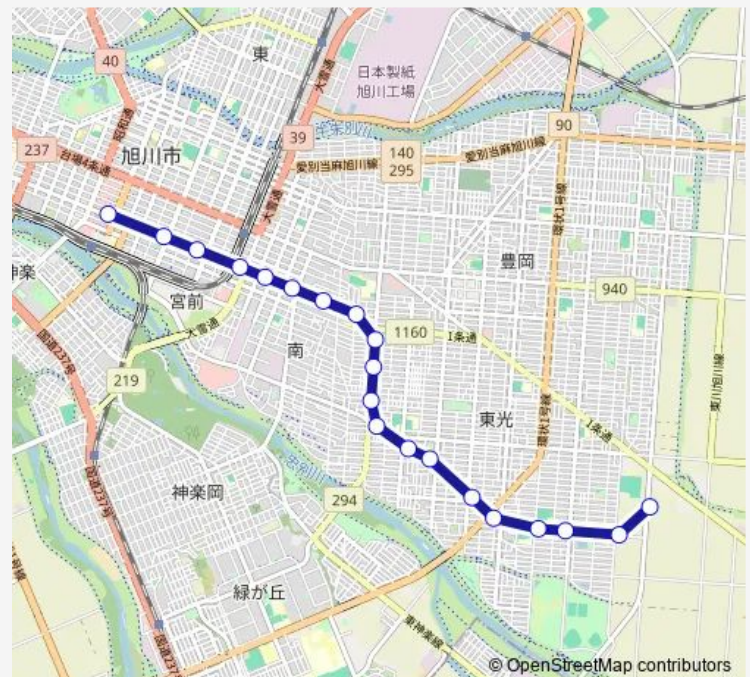

### Route schedule

1条8丁目 — 共栄バスセンター

Monday 10:00-22:20

Tuesday 10:00-22:20

Wednesday 10:00-22:20

Thursday 10:00-22:20

Friday 10:00-22:20

Saturday 10:00-22:20

### Route info

Direction: 1条8丁目

Stops: 20

Trip Duration: 0 hour 33 min

11-東光1丁目線

11-東光1丁目線 Bus time schedules and route maps are available in an offline PDF at [busmaps.com](https://busmaps.com). Use the [busmaps.com](https://busmaps.com) website to see live bus times, train schedule or subway schedule, and step-by-step directions for all public transit in Asahikawa