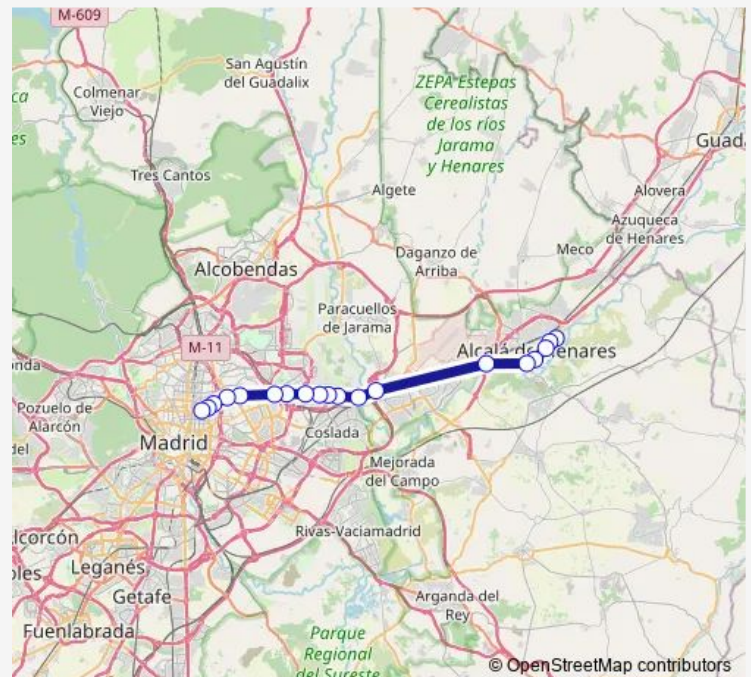

Direction

Alcala Virgen Del Val — Madrid (Intercam Av.America)

19 stops

[Open route schedule](#)

Alcala Virgen Del Val

Av.Lope Figueroa-Pza.Rgz Hita

Alcala - Avda Lopez Figueroa 1

Alcala - C/ Ronda Fiscal 2

Ctra.A2-Instituto

Madrid - Metro Canillejas

Madrid (Parque Conde Orgaz)

Madrid (Puente De La Cea)

Madrid-Parque De Las Avenidas

Hotel Puerta de America

Madrid (Intercam Av.America)

Route schedule

Alcala Virgen Del Val — Madrid (Intercam Av.America)

Monday 05:30-21:50

Tuesday 05:30-21:50

Wednesday 05:30-21:50

Thursday 05:30-21:50

Friday 05:30-21:50

Saturday 06:00-21:30

Sunday 06:00-21:30

Route info

Direction: Alcala Virgen Del Val

Stops: 19

Trip Duration: 0 hour 50 min

Alsa - 229 Vdvma Bus time schedules and route maps are available in an offline PDF at busmaps.com. Use the busmaps.com website to see live bus times, train schedule or subway schedule, and step-by-step directions for all public transit in Madrid