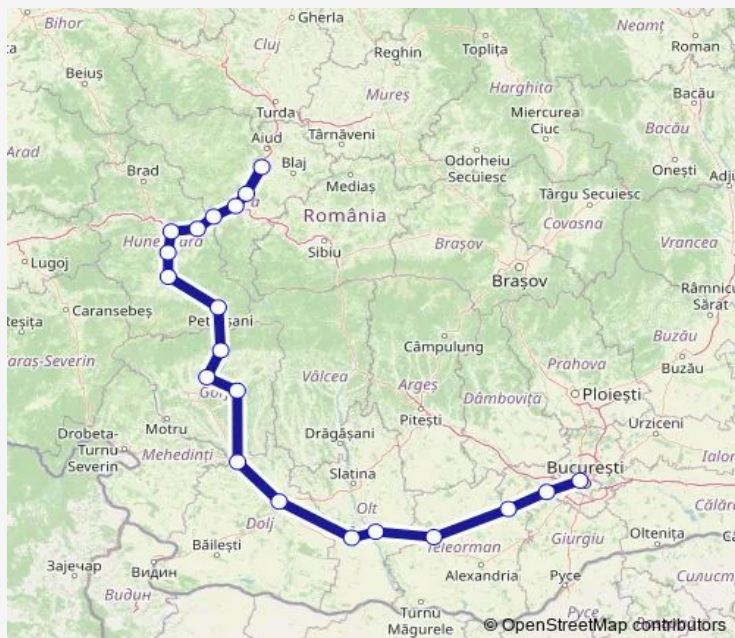

## Route schedule

București Nord Gr.A — Teiuș

Monday 15:27

Tuesday 15:27

Wednesday 15:27

Thursday 15:27

Friday 15:27

Saturday 15:27

## Route info

Direction: București Nord Gr.A

Stops: 20

Trip Duration: 10 hour 40 min

Teiuș

IR: București Nord Gr.A - Teiuș Rail time schedules and route maps are available in an offline PDF at [busmaps.com](https://busmaps.com). Use the [busmaps.com](https://busmaps.com) website to see live bus times, train schedule or subway schedule, and step-by-step directions for all public transit in Simeria