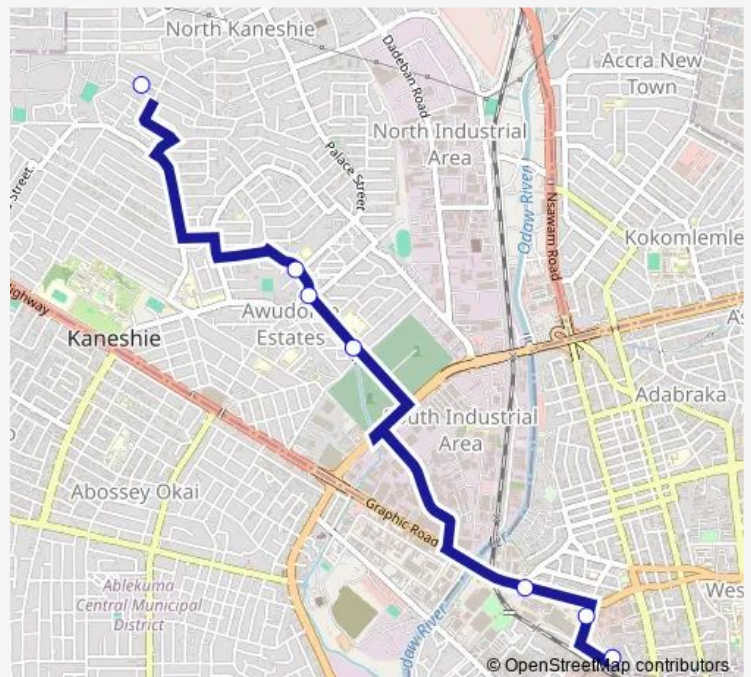

Bus 177A Bubiashie Ayigbe Town to Accra Cmb

[Go to website](#)

Direction

Terminal Bubiashie Ayigbe Town — Terminal Accra Cmb

7 stops

[Open route schedule](#)

Terminal Bubiashie Ayigbe Town

Flats Junction

Roundabout, St. Theresa

Bridge 177

Graphic

Brewery

Terminal Accra Cmb

Route schedule

Terminal Bubiashie Ayigbe Town — Terminal Accra Cmb

Monday 10:46

Tuesday 10:46

Wednesday 10:46

Thursday 10:46

Friday 10:46

Saturday 10:46

Sunday 10:46

Route info

Direction: Terminal Bubiashie Ayigbe Town

Stops: 7

Trip Duration: 0 hour 47 min

■ 177A — Bubiashie Ayigbe Town to Accra Cmb

177A Bus time schedules and route maps are available in an offline PDF at busmaps.com. Use the busmaps.com website to see live bus times, train schedule or subway schedule, and step-by-step directions for all public transit in Accra