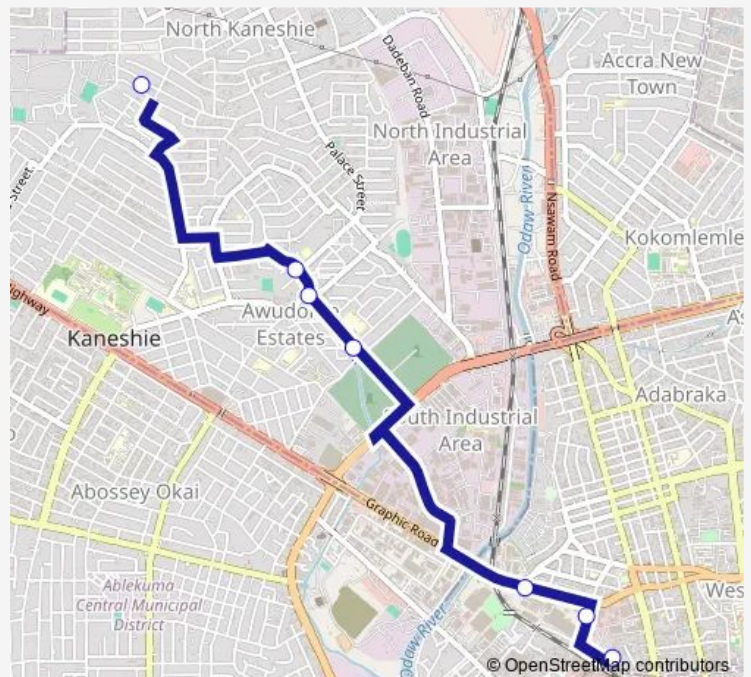

Bus 177a Bubiashie Ayigbe Town to Accra Cmb

[Go to website](#)

Direction

Terminal Bubiashie Ayigbe Town — Terminal Accra Cmb

7 stops

[Open route schedule](#)

Terminal Bubiashie Ayigbe Town

Flats Junction

Roundabout, St. Theresa

Bridge 177

Graphic

Brewery

Terminal Accra Cmb

Route schedule

Terminal Bubiashie Ayigbe Town — Terminal Accra Cmb

Monday 10:46

Tuesday 10:46

Wednesday 10:46

Thursday 10:46

Friday 10:46

Saturday 10:46

Sunday 10:46

Route info

Direction: Terminal Bubiashie Ayigbe Town

Stops: 7

Trip Duration: 0 hour 47 min

177a — Bubiashie Ayigbe Town to Accra Cmb

177a Bus time schedules and route maps are available in an offline PDF at busmaps.com. Use the busmaps.com website to see live bus times, train schedule or subway schedule, and step-by-step directions for all public transit in Accra