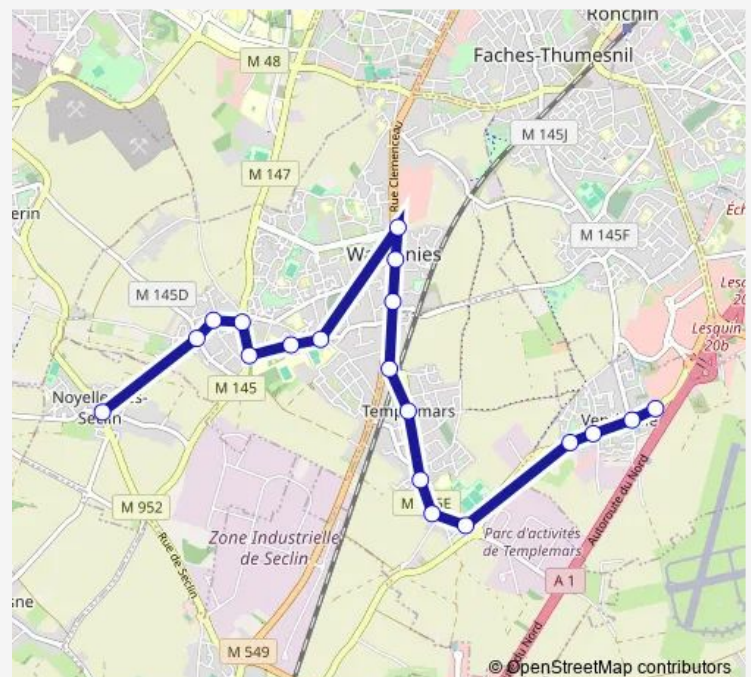

### Direction

Grand Place — Eglise

19 stops

[Open route schedule](#)

Grand Place

Marais

Kleber

Salengro

### Route schedule

Grand Place — Eglise

Monday 08:38-17:48

Tuesday 08:38-17:48

Wednesday 08:38-17:48

Thursday 08:38-17:48

Friday 08:38-17:48

Saturday 08:38-17:48

### Route info

Direction: Grand Place

Stops: 19

Trip Duration: 0 hour 25 min

70r — Résa Noyelles<>Vendeville

## Route schedule

Eglise — Grand Place

Monday	08:12-16:52
Tuesday	08:12-16:52
Wednesday	08:12-16:52
Thursday	08:12-16:52
Friday	08:12-16:52
Saturday	08:12-16:52
Sunday	08:12-16:52