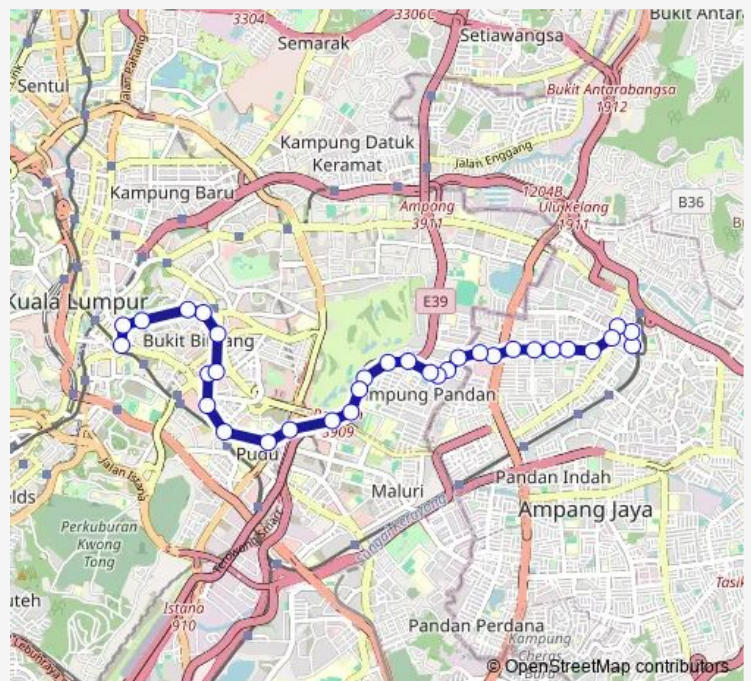

Route schedule

Hab Bas Taman Dagang, Jalan Dagang 1 — Menara Maybank, Jalan Tun Perak

Monday	06:00
Tuesday	06:00
Wednesday	06:00
Thursday	06:00
Friday	06:00
Saturday	06:00
Sunday	06:00

Route info

Direction: Hab Bas Taman Dagang, Jalan Dagang 1

Stops: 33

Trip Duration: 17 hour 0 min

■ U32 — Taman Dagang

Bulatan Kampung Pandan, Jalan Kampung Pandan

Petronas, Jalan Tun Razak

Kedai Letrik, Jalan Pasar

Majestic / Stesen LRT Pudu, Jalan Cheras

Penjara Pudu, Jalan Pudu

Menara Maybank, Jalan Tun Perak

Direction

Menara Maybank, Jalan Tun Perak — Hab Bas Taman Dagang, Jalan Dagang 1

27 stops

[Open route schedule](#)

Menara Maybank, Jalan Tun Perak

Hospital Tung Shin, Jalan Pudu

Direction: Menara Maybank, Jalan Tun Perak

Stops: 27

Trip Duration: 17 hour 0 min

Gerai Makan, Jalan Dagang 1

Terminal Taman Dagang, Jalan Dagang 1

Hab Bas Taman Dagang, Jalan Dagang 1

U32 Bus time schedules and route maps are available in an offline PDF at busmaps.com. Use the busmaps.com website to see live bus times, train schedule or subway schedule, and step-by-step directions for all public transit in Kuala Lumpur