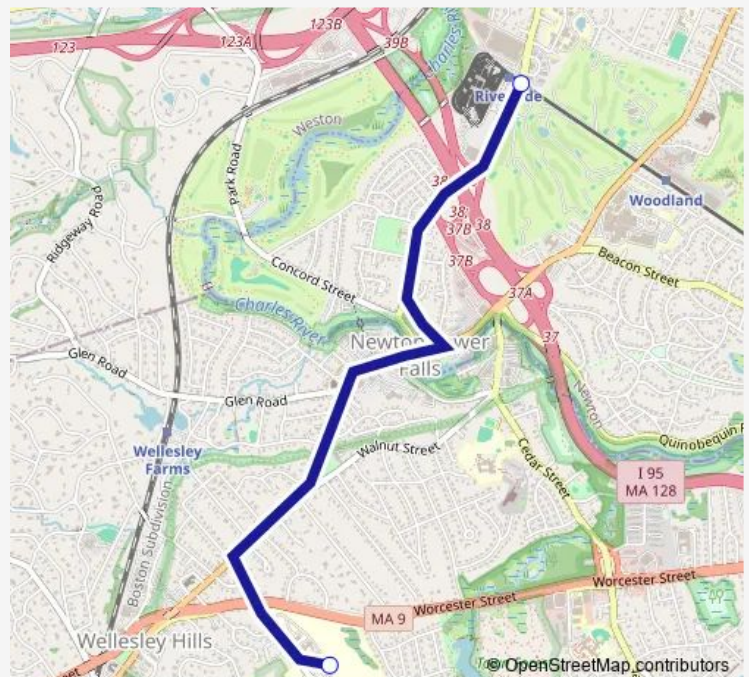

Bus MBRS Mass Bay Riverside Shuttle

[Go to website](#)

Direction

Massbay Community College — Riverside Station

2 stops

[Open route schedule](#)

Massbay Community College

Riverside Station

Route schedule

Massbay Community College — Riverside Station

Monday 07:15-17:45

Tuesday 07:15-17:45

Wednesday 07:15-17:45

Thursday 07:15-17:45

Friday 07:15-17:45

Saturday —

Sunday —

Route info

Direction: Massbay Community College

Stops: 2

Trip Duration: 0 hour 15 min

MBRS — Mass Bay Riverside Shuttle

Direction

Massbay Community College — Blandin Hub

Route info

Direction: Massbay Community College

Stops: 2

Trip Duration: 0 hour 45 min

Direction

Blandin Hub — Riverside Station

2 stops

[Open route schedule](#)