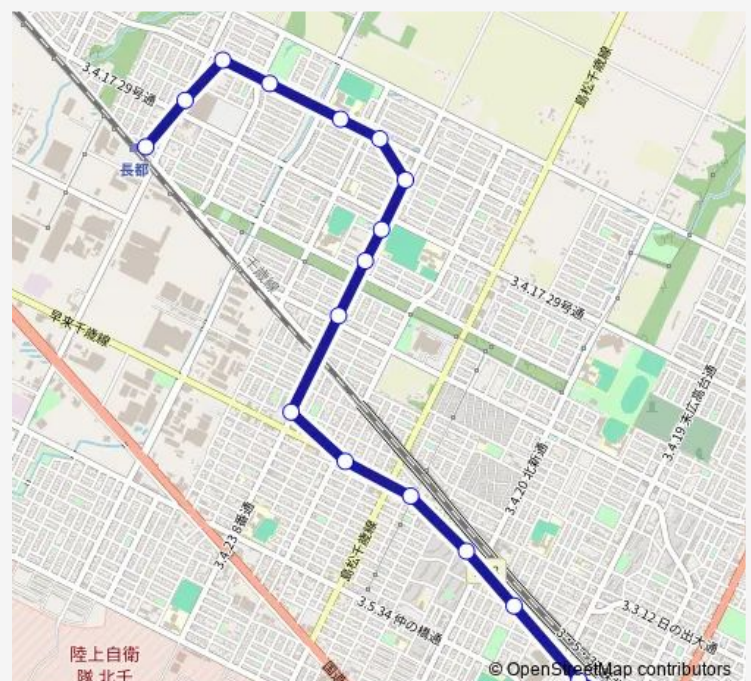

千歳駅前 — 長都駅東口

Monday 07:20

Tuesday 07:20

Wednesday 07:20

Thursday 07:20

Friday 07:20

Saturday 07:20

Sunday 07:20

Route info

Direction: 千歳駅前

Stops: 17

Trip Duration: 0 hour 22 min

16: 勇舞空港線 (長都駅東口行)

Bus time schedules and route maps are available in an offline PDF at busmaps.com. Use the busmaps.com website to see live bus times, train schedule or subway schedule, and step-by-step directions for all public transit in Chitose