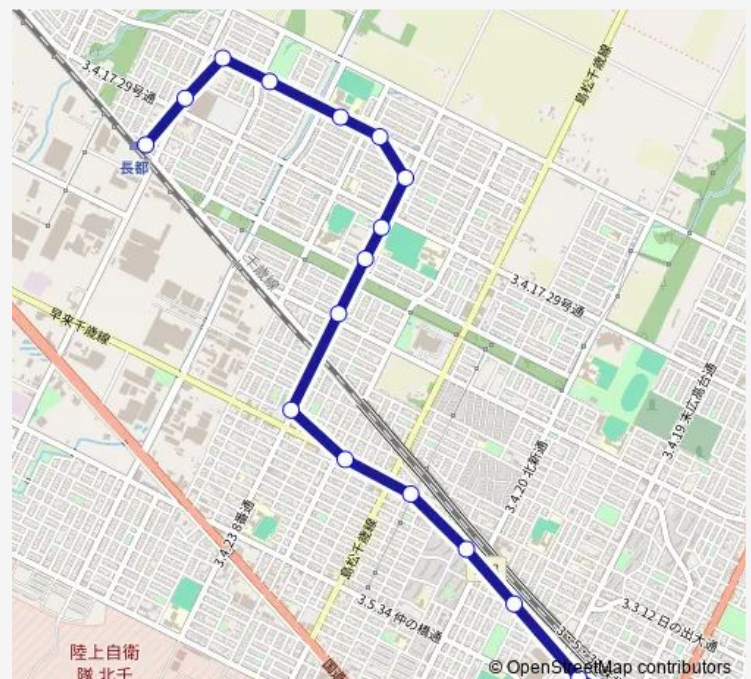

千歳駅前 — 長都駅東口

Monday 07:20

Tuesday 07:20

Wednesday 07:20

Thursday 07:20

Friday 07:20

Saturday 07:20

Sunday 07:20

Route info

Direction: 千歳駅前

Stops: 17

Trip Duration: 0 hour 22 min

16: 勇舞空港線 (長都駅東口行)

Bus time schedules and route maps are available in an offline PDF at busmaps.com. Use the busmaps.com website to see live bus times, train schedule or subway schedule, and step-by-step directions for all public transit in Chitose