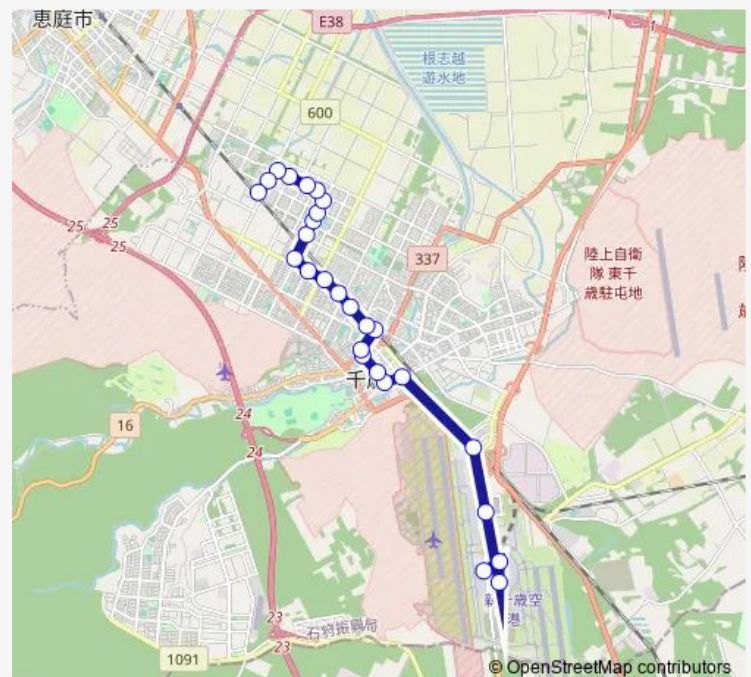

Thursday 11:15-21:10

Friday 11:15-21:10

Saturday 11:15-21:10

Sunday 11:15-21:10

Route info

Direction: 新千歳空港国際線86番

Stops: 27

Trip Duration: 0 hour 40 min

16:勇舞空港線 (長都駅東口行)

勇舞2丁目

勇舞中学校前

勇舞公園前

勇舞7丁目

アークス前

長都駅東口

Bus time schedules and route maps are available in an offline PDF at busmaps.com. Use the busmaps.com website to see live bus times, train schedule or subway schedule, and step-by-step directions for all public transit in Chitose