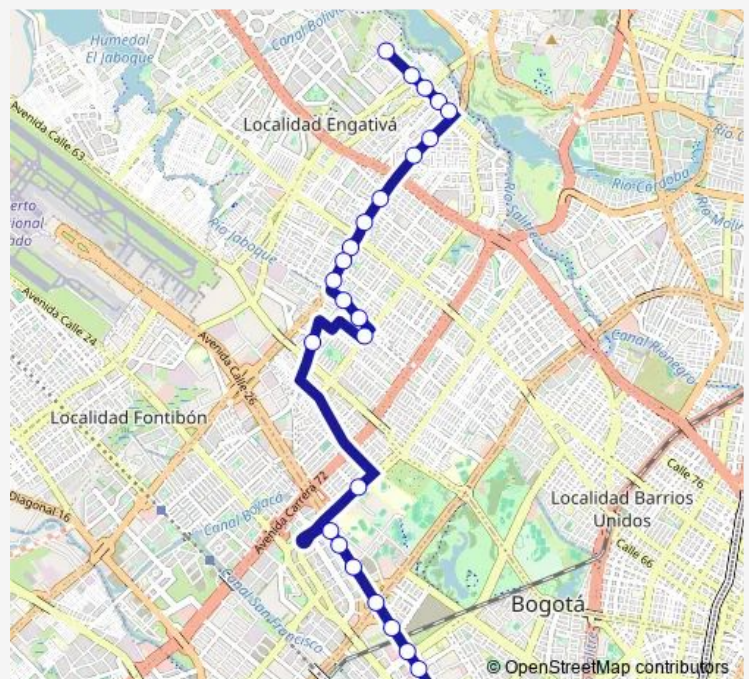

AC 90 - AV. C. de Cali

AV. C. de Cali - CL 87

AV. C. de Cali - CL 82A Bis

AV. C. de Cali - CL 75a

AV. C. de Cali - CL 72b

AV. C. de Cali - 71a

AV. C. de Cali - CL 70

AV. C. de Cali - CL 68

AC 26 - AK 68

Route schedule

AC 90 - KR 95F Br. Ciudad Bachue — AC 26 - KR 51

Monday 04:00-23:00

Tuesday 04:00-23:00

Wednesday 04:00-23:00

Thursday 04:00-23:00

Friday 04:00-23:00

Saturday 04:00-23:00

Sunday 05:00-22:00

Route info

Direction: AC 90 - KR 95F Br. Ciudad Bachue

Stops: 25

Trip Duration: 1 hour 15 min

AC 26 - KR 66

AC 26 - KR 60

AC 26 - KR 59

AC 26 - KR 51

K206 Bus time schedules and route maps are available in an offline PDF at busmaps.com. Use the busmaps.com website to see live bus times, train schedule or subway schedule, and step-by-step directions for all public transit in Bogota