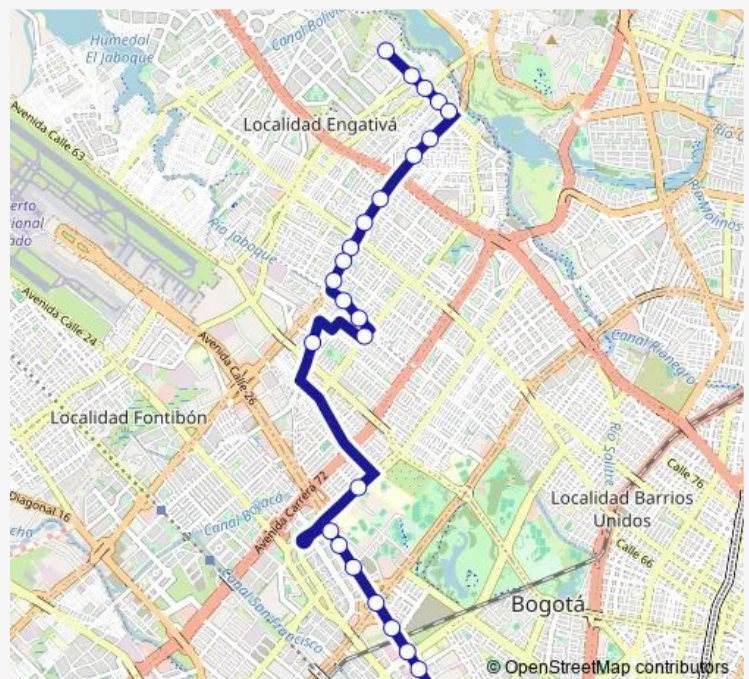

AC 90 - AV. C. de Cali

AV. C. de Cali - CL 87

AV. C. de Cali - CL 82A Bis

AV. C. de Cali - CL 75A

AV. C. de Cali - CL 72B

AV. C. de Cali - 71A

AV. C. de Cali - CL 70

AV. C. de Cali - CL 68

AC 26 - AK 68

Route schedule

AC 90 - KR 95F Br. Ciudad Bachue — AC 26 - KR 51

Monday 04:00-23:00

Tuesday 04:00-23:00

Wednesday 04:00-23:00

Thursday 04:00-23:00

Friday 04:00-23:00

Saturday 04:00-23:00

Sunday 05:00-22:00

Route info

Direction: AC 90 - KR 95F Br. Ciudad Bachue

Stops: 25

Trip Duration: 0 hour 57 min

K206 — Gobernacion

BusMaps

AC 26 - KR 66

AC 26 - KR 60

AC 26 - KR 59

AC 26 - KR 51

K206 Bus time schedules and route maps are available in an offline PDF at busmaps.com. Use the busmaps.com website to see live bus times, train schedule or subway schedule, and step-by-step directions for all public transit in Bogota