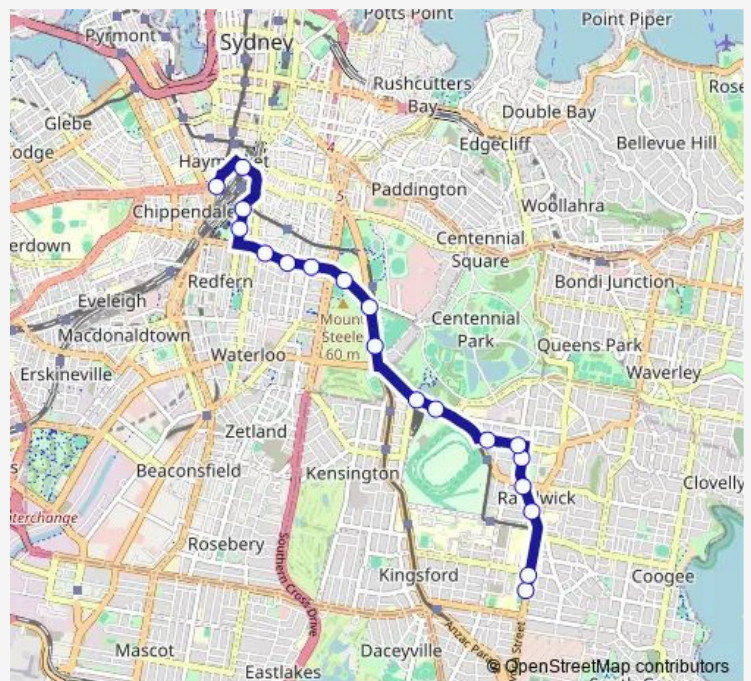

School Bus 640e Randwick High Schools to Railway Square

[Go to website](#)

Direction

Randwick Boys High School, Avoca St, Stand G — Central Station, Railway Square, Stand N

19 stops

[Open route schedule](#)

- Randwick Boys High School, Avoca St, Stand G
- Randwick Girls High School, Avoca St, Stand A
- Belmore Rd Opp Royal Randwick Shopping Centre
- Belmore Rd Before Alison Rd
- Cook St At Frances St
- Cowper St At Church St
- Cowper St Opp Mulwarree Av
- Australian Turf Club, Alison Rd
- Alison Rd Before Doncaster Av
- Anzac Pde Opp Robertson Rd
- Anzac Pde Opp Centennial Parklands Sports Centre
- Cleveland St Opp Sydney Boys High School
- Cleveland St At Bourke St
- Cleveland St At Marriott St
- Cleveland St At Walker St
- Prince Alfred Park, Chalmers St
- Central Station, Chalmers St, Stand G
- Central Station, Eddy Av, Stand A
- Central Station, Railway Square, Stand N

Route schedule

Randwick Boys High School, Avoca St, Stand G — Central Station, Railway Square, Stand N

Monday	15:25
Tuesday	14:45
Wednesday	14:45
Thursday	15:25
Friday	15:25
Saturday	—
Sunday	—

Route info

Direction: Randwick Boys High School, Avoca St, Stand G

Stops: 19

Trip Duration: 0 hour 28 min

640e — Randwick High Schools to Railway Square

640e School Bus time schedules and route maps are available in an offline PDF at busmaps.com. Use the busmaps.com website to see live bus times, train schedule or subway schedule, and step-by-step directions for all public transit in Sydney