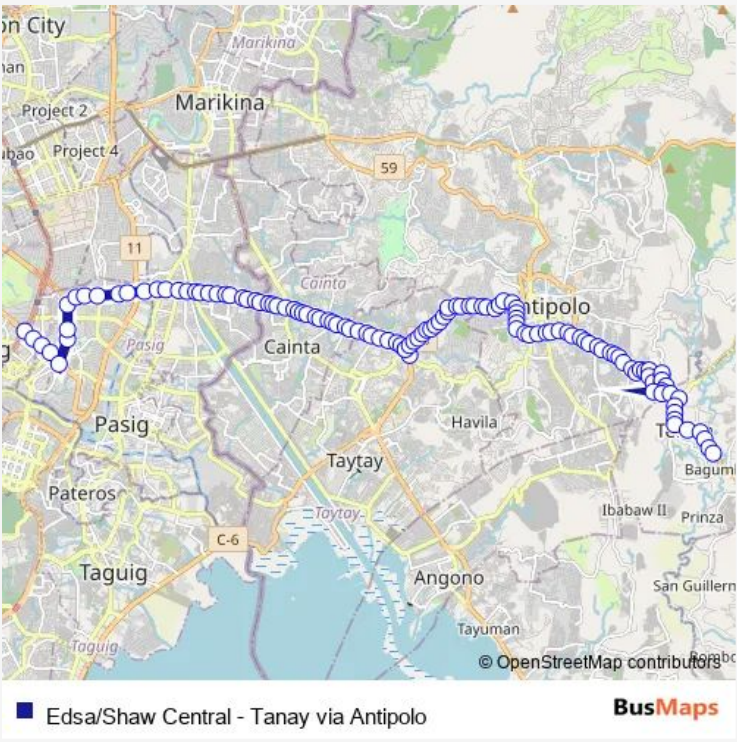

Bus Edsa/Shaw Central - Tanay via Antipolo

[Go to website](#)

Direction
 Epifanio de los Santos Avenue / Shaw Blvd Intersection, Mandaluyong City, Manila — Quezon Ave, Teresa, Manila
 122 stops
[Open route schedule](#)

- Epifanio de los Santos Avenue / Shaw Blvd Intersection, Mandaluyong City, Manila
- Shaw Blvd, Mandaluyong City, Manila
- Shaw Blvd, Shaw Blvd, Manila
- Shaw College, Shaw Blvd, Manila
- Shaw Blvd, Pasig City, Manila
- Meralco Ave, Pasig City, Manila
- Meralco Ave, Pasig City, Manila
- Elbow Room, Meralco Ave, Pasig City, Manila
- Ortigas Ave, Pasig City, Manila
- The Medical City, Pasig City, Manila
- Ortigas Ave, Pasig City, Manila
- Ortigas Ave, Pasig City, Manila
- Ortigas Ave, Pasig City, Manila
- Ortigas Ave, Pasig City, Manila
- Ortigas Ave / Dr Sixto Antonio Ave Intersection, Pasig City, Manila
- Ortigas Ave, Pasig City, Manila
- Ortigas Ave / C. Raymundo Ave Intersection, Pasig City, Manila
- W Bank Rd / Ortigas Ave Intersection, Pasig City, Manila
- Ortigas Ave / E Bank Rd Intersection, Pagis City, Manila

Route schedule

Epifanio de los Santos Avenue / Shaw Blvd Intersection, Mandaluyong City, Manila — Quezon Ave, Teresa, Manila

Monday	00:00
Tuesday	00:00
Wednesday	00:00
Thursday	00:00
Friday	00:00
Saturday	00:00
Sunday	00:00

Route info

Direction: Epifanio de los Santos Avenue / Shaw Blvd Intersection, Mandaluyong City, Manila

Stops: 122

Trip Duration: 1 hour 57 min

Ortigas Ave, Pagis City, Manila

Ortigas Ave, Pagis City, Manila