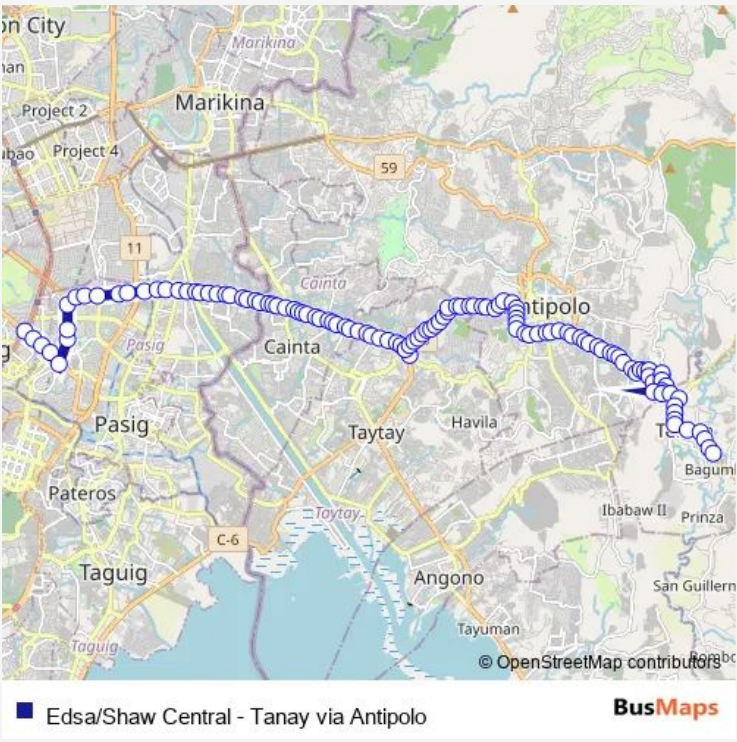

Bus Edsa/Shaw Central - Tanay via Antipolo

[Go to website](#)

Direction
 Epifanio de los Santos Avenue / Shaw Blvd Intersection, Mandaluyong City, Manila — Quezon Ave, Teresa, Manila
 122 stops
[Open route schedule](#)

- Epifanio de los Santos Avenue / Shaw Blvd Intersection, Mandaluyong City, Manila
- Shaw Blvd, Mandaluyong City, Manila
- Shaw Blvd, Shaw Blvd, Manila
- Shaw College, Shaw Blvd, Manila
- Shaw Blvd, Pasig City, Manila
- Meralco Ave, Pasig City, Manila
- Meralco Ave, Pasig City, Manila
- Elbow Room, Meralco Ave, Pasig City, Manila
- Ortigas Ave, Pasig City, Manila
- The Medical City, Pasig City, Manila
- Ortigas Ave, Pasig City, Manila
- Ortigas Ave, Pasig City, Manila
- Ortigas Ave, Pasig City, Manila
- Ortigas Ave, Pasig City, Manila
- Ortigas Ave / Dr Sixto Antonio Ave Intersection, Pasig City, Manila
- Ortigas Ave, Pasig City, Manila
- Ortigas Ave / C. Raymundo Ave Intersection, Pasig City, Manila
- W Bank Rd / Ortigas Ave Intersection, Pasig City, Manila
- Ortigas Ave / E Bank Rd Intersection, Pagis City, Manila

Route schedule

Epifanio de los Santos Avenue / Shaw Blvd Intersection, Mandaluyong City, Manila — Quezon Ave, Teresa, Manila

Monday	00:00
Tuesday	00:00
Wednesday	00:00
Thursday	00:00
Friday	00:00
Saturday	00:00
Sunday	00:00

Route info

Direction: Epifanio de los Santos Avenue / Shaw Blvd Intersection, Mandaluyong City, Manila

Stops: 122

Trip Duration: 1 hour 57 min

Ortigas Ave, Pagis City, Manila

Ortigas Ave, Pagis City, Manila