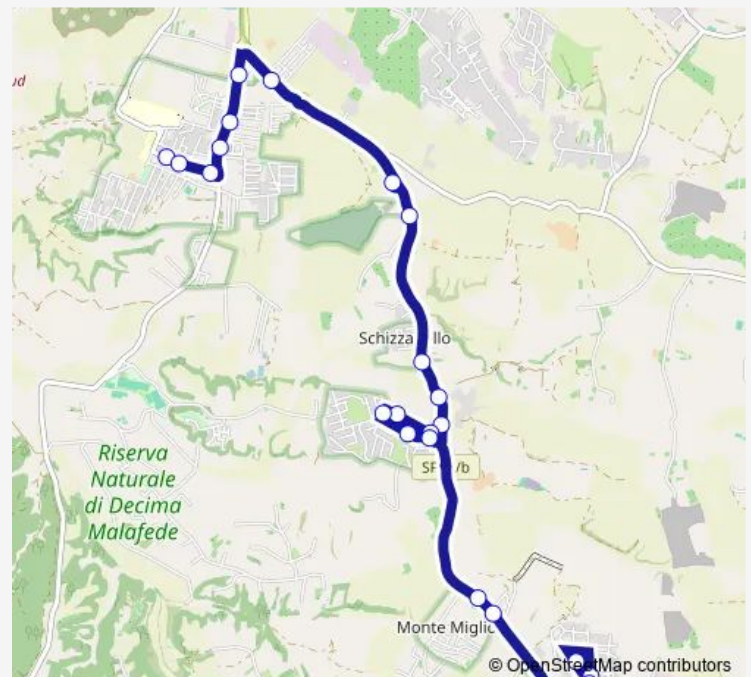

### Route schedule

Alessandrini — Bisaccia

Monday 06:30-21:30

Tuesday 06:30-21:30

Wednesday 06:30-21:30

Thursday 06:30-21:30

Friday 06:30-21:30

Saturday —

### Route info

Direction: Alessandrini

Stops: 22

Trip Duration: 0 hour 27 min

049 — Bisaccia - Alessandrini

## Direction

Bisaccia — Alessandrini

24 stops

[Open route schedule](#)

Bisaccia

Laurentina/Alpe Bis

Laurentina/Alpe

Bellosguardo/Francolise

## Route schedule

Bisaccia — Alessandrini

Monday 06:00-21:00

Tuesday 06:00-21:00

Wednesday 06:00-21:00

Thursday 06:00-21:00

Friday 06:00-21:00

Saturday —