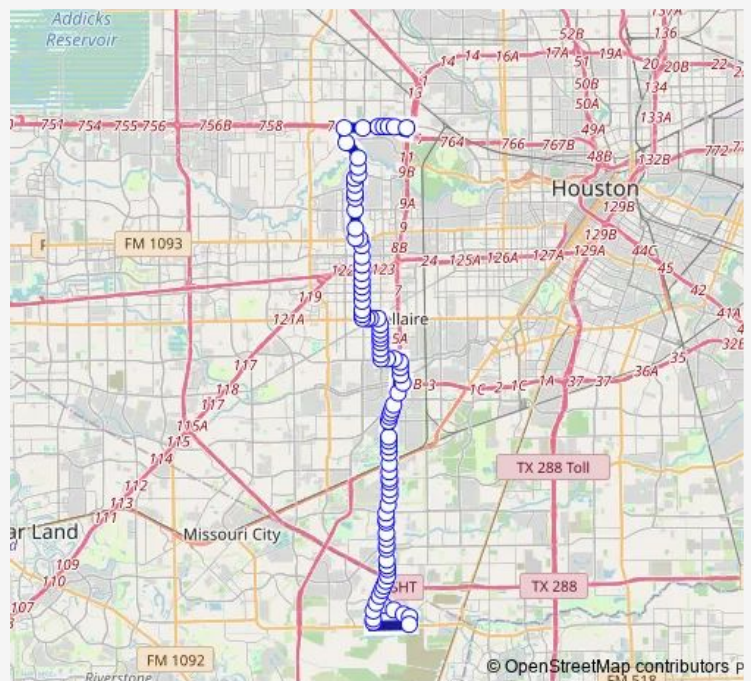

S Post Oak Rd @ Gineridge Dr

S Post Oak Rd @ W Ridgecreek Dr

S Post Oak Rd @ Mackinaw Rd

S Post Oak Rd @ Maywood Dr

S Post Oak Rd @ Ingomar Way

S Post Oak Rd @ Drakestone Blvd

S Post Oak Rd @ Anderson Rd

S Post Oak Rd @ Anderson Oaks St

S Post Oak Rd @ W Fuqua St

S Post Oak Rd @ Loma Linda St

S Post Oak Rd @ Grapevine St

Route schedule

Court Rd @ S Post Oak Rd — Northwest Transit Center - Platform 2

Monday 04:10-22:40

Tuesday 04:10-22:40

Wednesday 04:10-22:40

Thursday 04:10-22:40

Friday 04:10-22:40

Saturday 05:10-22:10

Sunday 05:10-22:10

Route info

Direction: Court Rd @ S Post Oak Rd

Stops: 89

Trip Duration: 1 hour 32 min

West Loop Transit Center

W Loop S @ Braeswood Blvd

W Loop S @ Jackwood St

W Loop S @ Indigo St

Beechnut St @ W Loop S

Beechnut St @ Endicott Ln

Beechnut St @ S Rice Ave

S Rice Ave @ Maple St