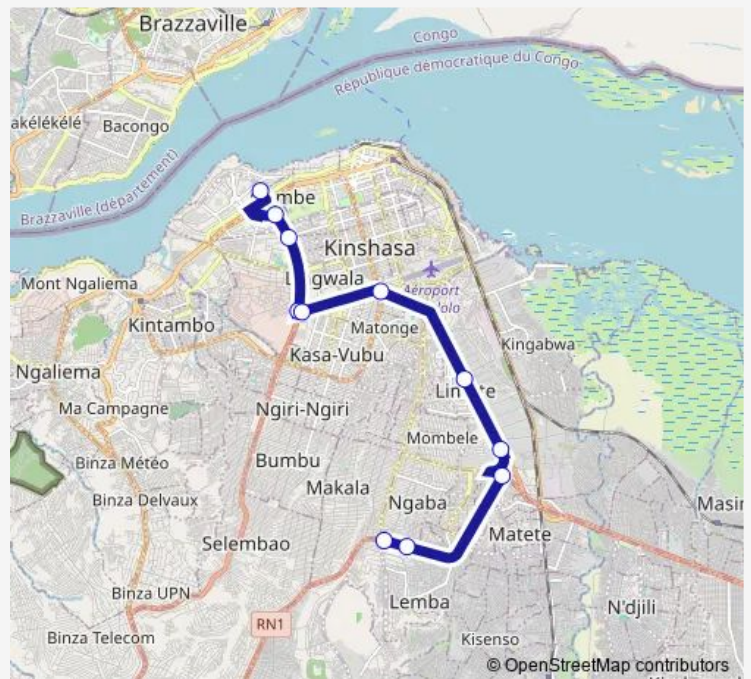

unknown

Route schedule

unknown — unknown

Monday 17:10

Tuesday 17:10

Wednesday 17:10

Thursday 17:10

Friday 17:10

Saturday —

Sunday —

Route info

Direction: unknown

Stops: 11

Trip Duration: 0 hour 37 min

Rond Point Ngaba _ Fonction Publique

Direction

unknown — unknown

13 stops

[Open route schedule](#)

unknown

unknown

unknown

Unknown

unknown

Route schedule

unknown — unknown

Monday 15:53

Tuesday 15:53

Wednesday 15:53

Thursday 15:53

Friday 15:53

Saturday —