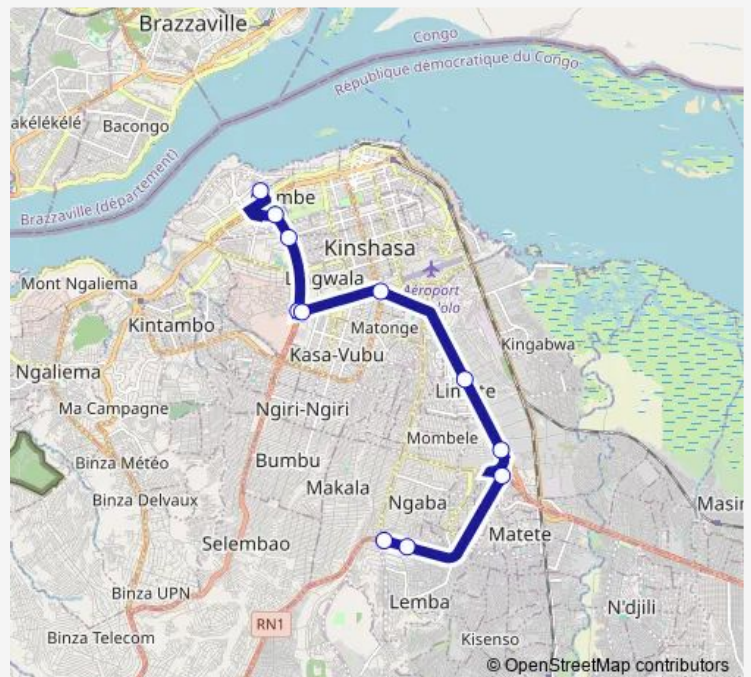

### Direction

unknown — unknown

11 stops

[Open route schedule](#)

unknown

unknown

unknown

unknown

### Route schedule

unknown — unknown

Monday 17:10

Tuesday 17:10

Wednesday 17:10

Thursday 17:10

Friday 17:10

Saturday —

### Route info

Direction: unknown

Stops: 11

Trip Duration: 0 hour 37 min

Rond Point Ngaba \_ Fonction Publique

**Direction**

unknown — unknown

13 stops

Monday 15:53

Tuesday 15:53

Wednesday 15:53

Thursday 15:53

Friday 15:53

Saturday —

Sunday —

Route info