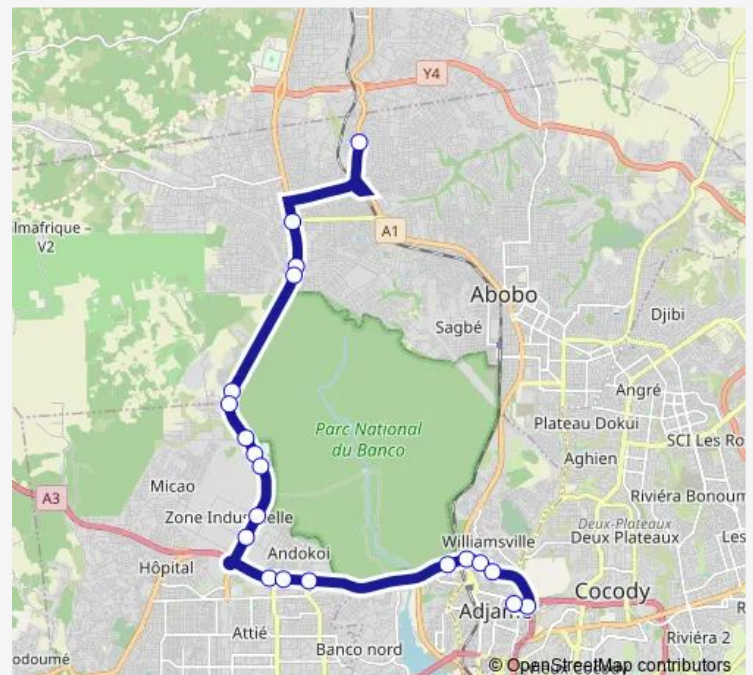

Carrefour Zone

Siporex

Pont piéton

1er Pont

Garage

Pont Ferrail

Station Shell

Pont piéton

Adjamé Liberté

Adjamé Texaco

Route schedule

Ancienne Gendarmerie — Adjamé Texaco

Monday 06:00

Tuesday 06:00

Wednesday 06:00

Thursday 06:00

Friday 06:00

Saturday 06:00

Sunday 06:00

Route info

Direction: Ancienne Gendarmerie

Stops: 20

Trip Duration: 0 hour 47 min

■ gbaka : Adjamé Texaco ↔ Pk Direct

Direction

Adjamé Texaco — Ancienne Gendarmerie

25 stops

[Open route schedule](#)

Adjamé Texaco

Guinness

Macaci

Cissé 2ème