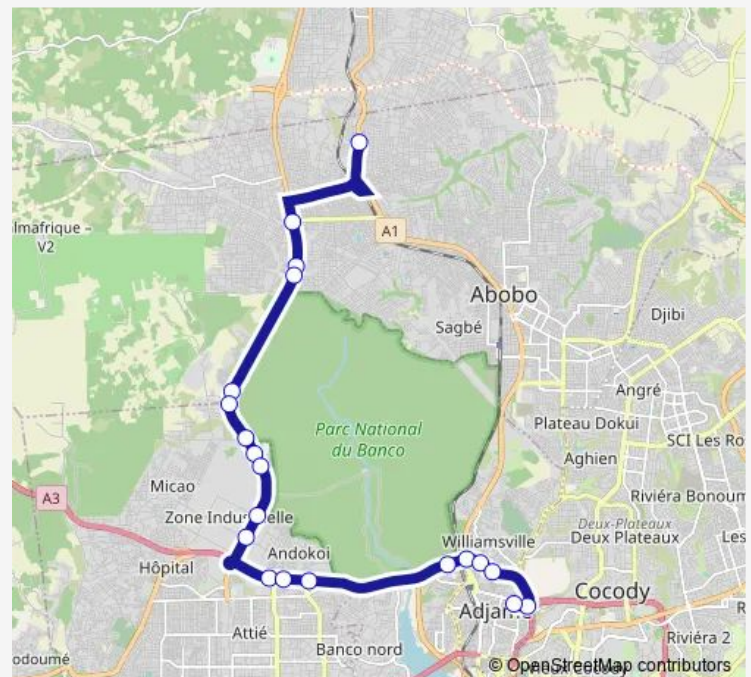

Carrefour Zone

Siporex

Pont piéton

1er Pont

Garage

Pont Ferrail

Station Shell

Pont piéton

Adjamé Liberté

Adjamé Texaco

Route schedule

Ancienne Gendarmerie — Adjamé Texaco

Monday 06:00

Tuesday 06:00

Wednesday 06:00

Thursday 06:00

Friday 06:00

Saturday 06:00

Sunday 06:00

Route info

Direction: Ancienne Gendarmerie

Stops: 20

Trip Duration: 0 hour 47 min

■ gbaka : Adjamé Texaco ↔ Pk Direct

Direction

Adjamé Texaco — Ancienne Gendarmerie

25 stops

[Open route schedule](#)

Adjamé Texaco

Guinness

Macaci

Cissé 2ème