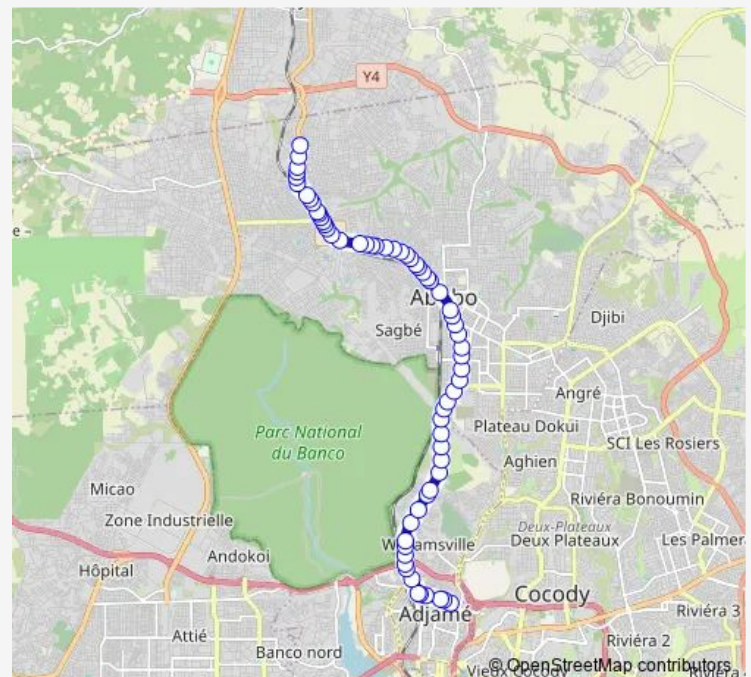

Direction

Adjamé Texaco — Ancienne Gendarmerie

64 stops

[Open route schedule](#)

Adjamé Texaco

Eglise Universel

Adjamé Renault

Renault-Mirador

UTD 2eme Porte

Route schedule

Adjamé Texaco — Ancienne Gendarmerie

Monday 06:00

Tuesday 06:00

Wednesday 06:00

Thursday 06:00

Friday 06:00

Saturday 06:00

Sunday 06:00

Route info

Direction: Adjamé Texaco

Stops: 64

Trip Duration: 1 hour 26 min

Express

Garage Machine