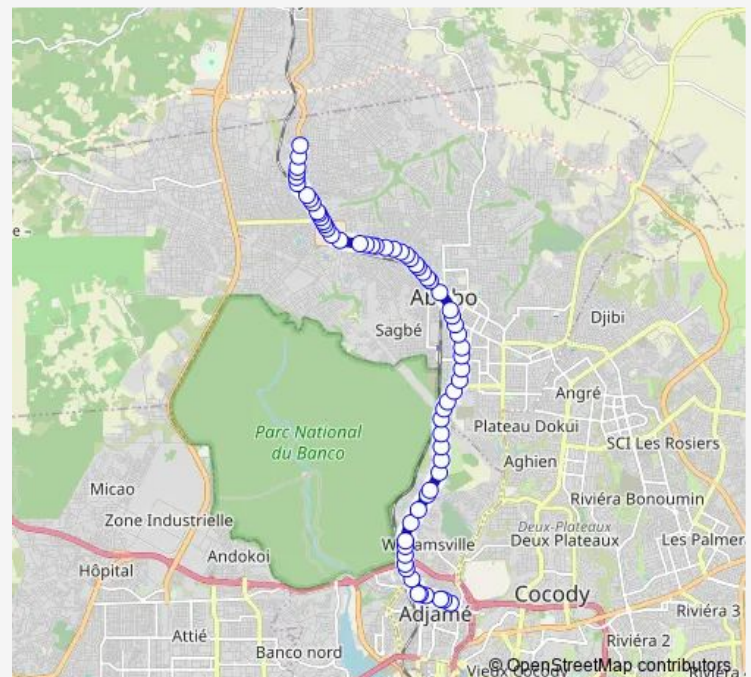

Direction

Adjamé Texaco — Ancienne Gendarmerie

64 stops

[Open route schedule](#)

Adjamé Texaco

Eglise Universel

Adjamé Renault

Renault-Mirador

UTD 2eme Porte

Route schedule

Adjamé Texaco — Ancienne Gendarmerie

Monday 06:00

Tuesday 06:00

Wednesday 06:00

Thursday 06:00

Friday 06:00

Saturday 06:00

Sunday 06:00

Route info

Direction: Adjamé Texaco

Stops: 64

Trip Duration: 1 hour 26 min

Express

Garage Machine