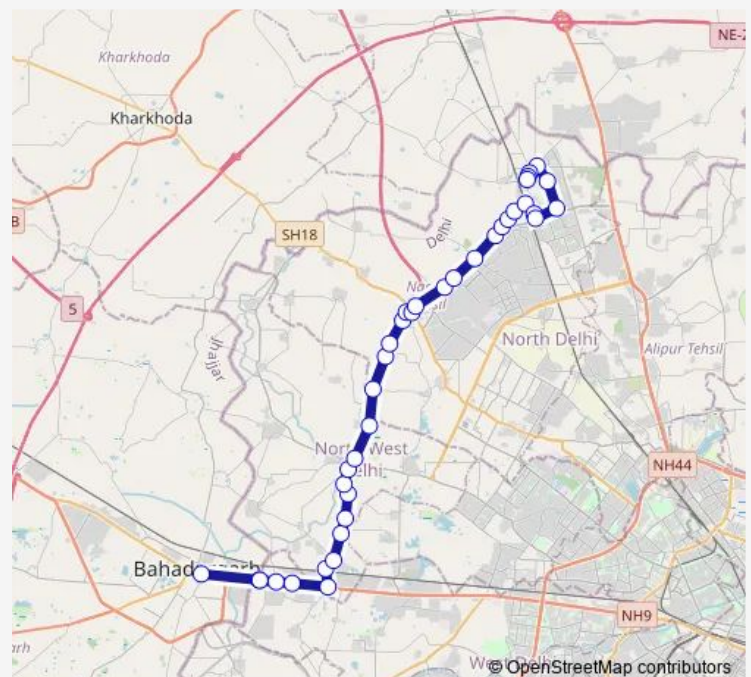

Ishwar Colony

Panchayat Ghar

Primary School

Route schedule

Bahadurgarh — Narela Terminal

Monday 07:10-21:35

Tuesday 07:10-21:35

Wednesday 07:10-21:35

Thursday 07:10-21:35

Friday 07:10-21:35

Saturday 07:10-21:35

Sunday 07:10-21:35

Route info

Direction: Bahadurgarh

Stops: 38

Trip Duration: 2 hour 5 min

■ Nttobgarhdown

Bawana Village Chowk

Air Force Stn Ghoga

Jain Shukla Mandir

Sannoath Crossing / Ghoga Crossing

Vishal Bagh

Bharat Mata School

Swatantra Nagar