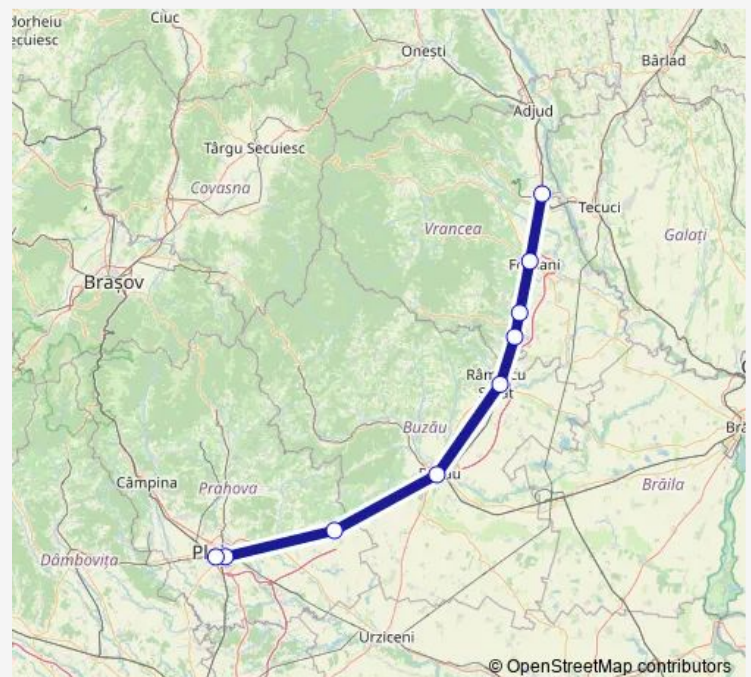

## Rail R-E: Mărășești - Ploiești Vest R-E: Mărășești - Focșani - Gugești - Sihlea Hm. - Râmnicu Sărat - Buzău - Mizil - Ploiești Sud - Ploiești Vest

[Go to website](#)

### Direction

Mărășești — Ploiești Vest

9 stops

[Open route schedule](#)

Mărășești

Focșani

Gugești

Sihlea Hm.

### Route schedule

Mărășești — Ploiești Vest

Monday 08:00-18:30

Tuesday 08:00-18:30

Wednesday 08:00-18:30

Thursday 08:00-18:30

Friday 08:00-18:30

Saturday 08:00-18:30

### Route info

Direction: Mărășești

Stops: 9

Trip Duration: 3 hour 0 min

R-E: Mărășești - Ploiești Vest Rail time schedules and route maps are available in an offline PDF at [busmaps.com](https://busmaps.com). Use the [busmaps.com](https://busmaps.com) website to see live bus times, train schedule or subway schedule, and step-by-step directions for all public transit in Ploiesti