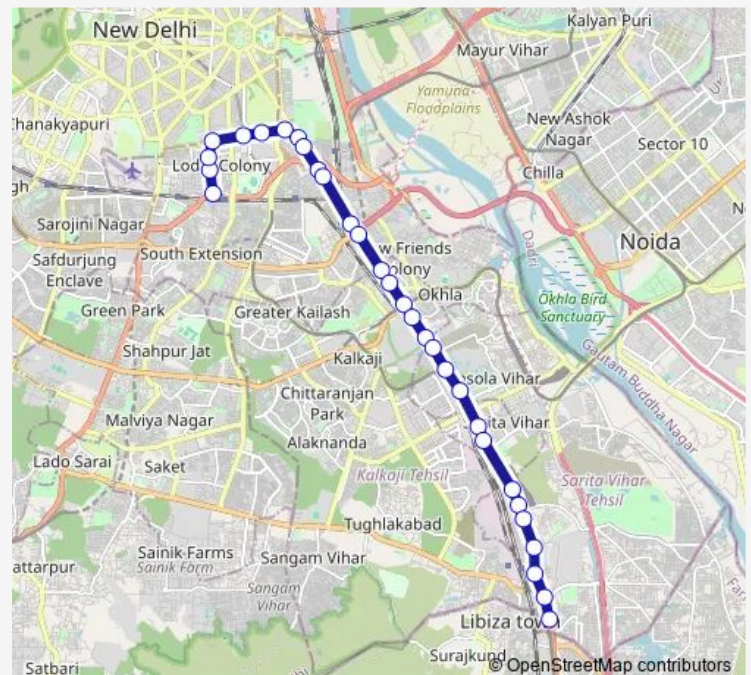

### Route schedule

Kushak Nallah Depot — Badarpur Border

Monday 06:00-19:52

Tuesday 06:00-19:52

Wednesday 06:00-19:52

Thursday 06:00-19:52

Friday 06:00-19:52

Saturday 06:00-19:52

Sunday 06:00-19:52

### Route info

Direction: Kushak Nallah Depot

Stops: 30

Trip Duration: 1 hour 2 min

■ 405astlup

BusMaps

Sarita Vihar

Madanpur Khadar Crossing