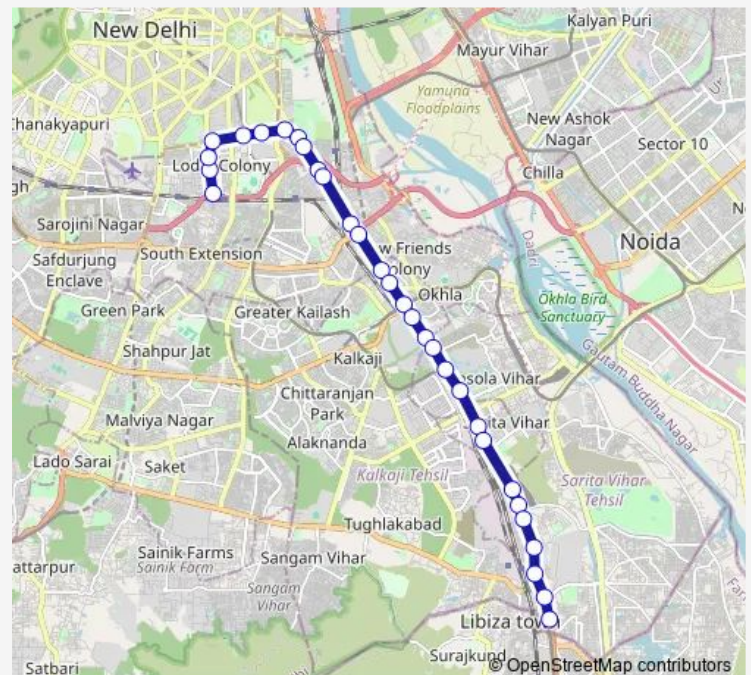

Thursday 06:00-19:52

Friday 06:00-19:52

Saturday 06:00-19:52

Sunday 06:00-19:52

Route info

Direction: Kushak Nallah Depot

Stops: 30

Trip Duration: 1 hour 2 min