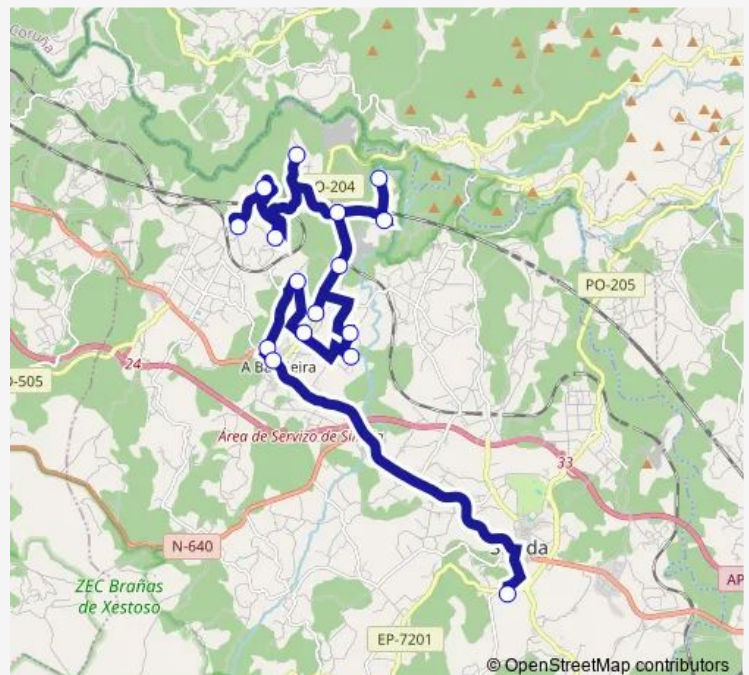

Andamallo

A Moa

Outeiro

Bandeira li

Bandeira

IES Pintor Colmeiro

Route schedule

Covas — IES Pintor Colmeiro

Monday	07:55
Tuesday	07:55
Wednesday	07:55
Thursday	07:55
Friday	07:55
Saturday	—
Sunday	—

Route info

Direction: Covas

Stops: 16

Trip Duration: 0 hour 50 min

■ Xg86023 — IES Pintor Colmeiro-Covas

Direction

IES Pintor Colmeiro — Covas

16 stops

[Open route schedule](#)

IES Pintor Colmeiro

Bandeira

Bandeira li

Outeiro

A Moa

Andamallo

Reboreda

Covas

Route schedule

IES Pintor Colmeiro — Covas

Monday	14:30
Tuesday	14:30
Wednesday	14:30
Thursday	17:30
Friday	14:30
Saturday	—
Sunday	—

Route info

Direction: IES Pintor Colmeiro

Stops: 16