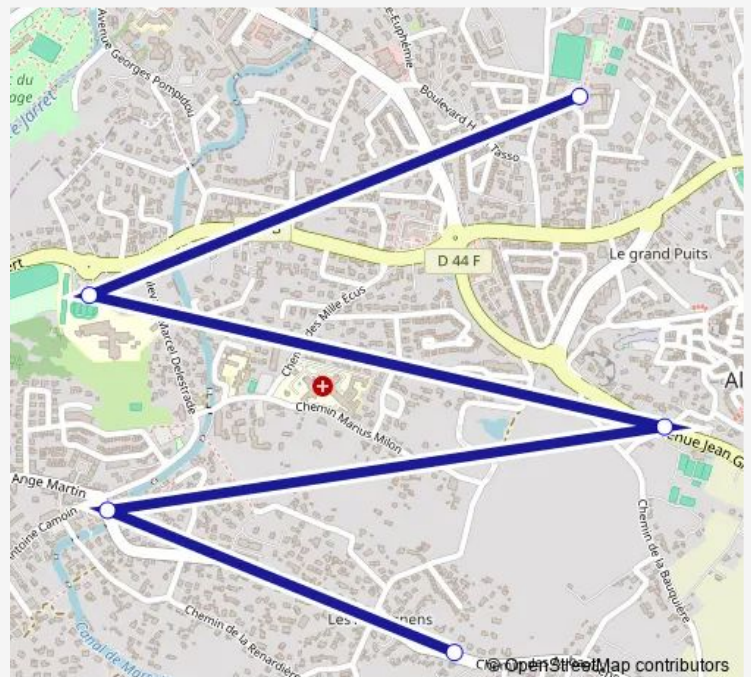

Bus TADJ TAD Jaune : St Rock - La Pounche

[Go to website](#)

**Direction**

Pié d'Autry — Place des Aubagnens

5 stops

[Open route schedule](#)

Pié d'Autry

CLG Yves Montand

Jean Giono

La Pounche

Place des Aubagnens

Route schedule

Pié d'Autry — Place des Aubagnens

Monday	09:10-09:40
Tuesday	09:10-09:40
Wednesday	09:10-09:40
Thursday	09:10-09:40
Friday	09:10-09:40
Saturday	09:10-09:40
Sunday	09:10-09:40

Route info

Direction: Pié d'Autry

Stops: 5

Trip Duration: 6 hour 0 min

TADJ — TAD Jaune : St Rock - La Pounche

TADJ Bus time schedules and route maps are available in an offline PDF at [busmaps.com](https://busmaps.com). Use the [busmaps.com](https://busmaps.com) website to see live bus times, train schedule or subway schedule, and step-by-step directions for all public transit in Marseille