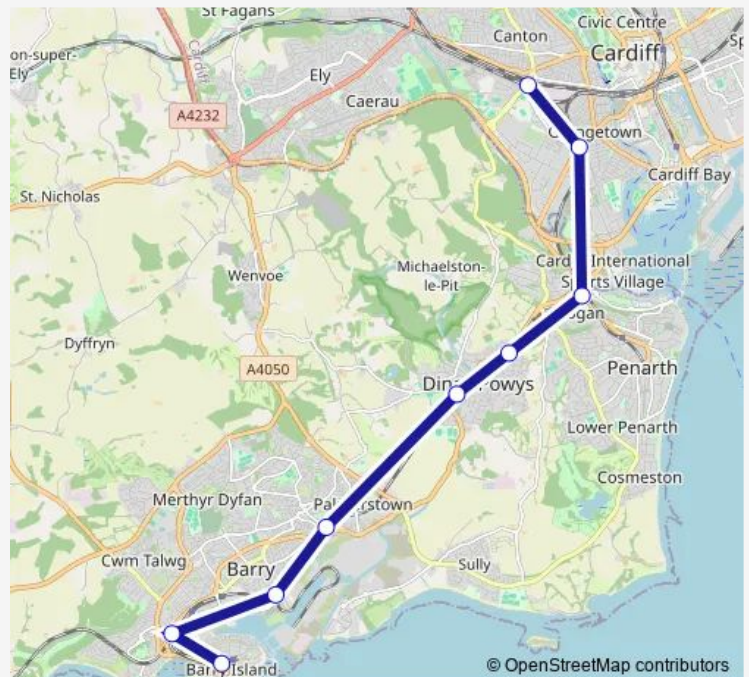

## Rail Aw:Byi->Nnp AW train service from BYI to Nnp

[Go to website](#)

### Direction

Barry Island — Ninian Park

9 stops

[Open route schedule](#)

Barry Island

Barry

Barry Docks

Cadoxton

### Route schedule

Barry Island — Ninian Park

Monday —

Tuesday —

Wednesday —

Thursday —

Friday —

Saturday —

### Route info

Direction: Barry Island

Stops: 9

Trip Duration: 0 hour 28 min

Aw:Byi->Nnp — AW train service from BYI to Nnp

Aw:Byi->Nnp Rail time schedules and route maps are available in an offline PDF at [busmaps.com](https://busmaps.com). Use the [busmaps.com](https://busmaps.com) website to see live bus times, train schedule or subway schedule, and step-by-step directions for all public transit in Cardiff