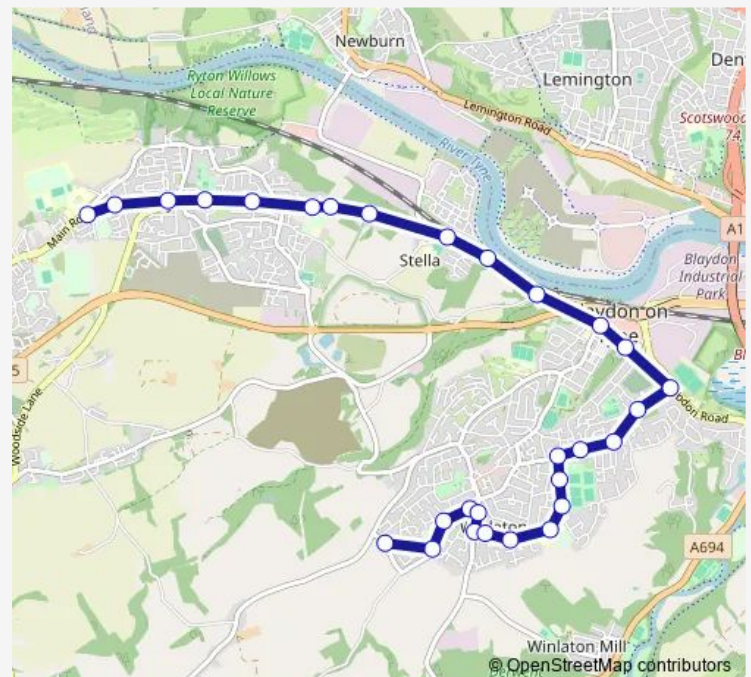

Bus 884n

[Go to website](#)

Direction

Knobbyends Lane — Main Road - Reasby Gardens

29 stops

[Open route schedule](#)

Knobbyends Lane

West Lane-Brinkburn Crescent

Thursday 07:35

Friday 07:35

Saturday —

Sunday —

Route info

Direction: Knobbyends Lane

Stops: 29

Trip Duration: 0 hour 30 min

884n

BusMaps

Stella Road-Hedgefield Avenue
Stella Road-Hedgefield Terrace
Stella Road-High Hedgefield
Main Road-Runhead Estate
Main Road - Watermill
Main Road - Woodside Lane
Main Road-Woodside Road
Main Road - Reasby Gardens