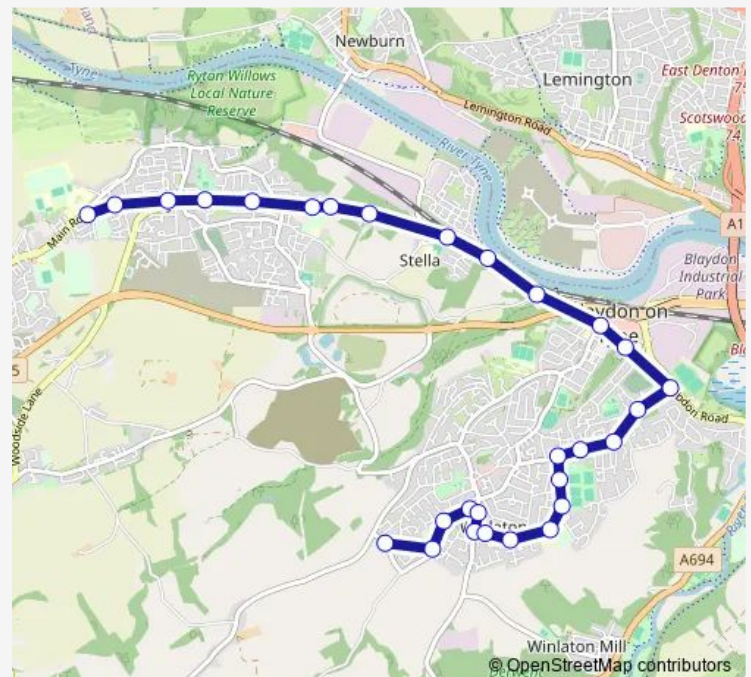

Bus 884N

[Go to website](#)

Direction

Knobbyends Lane — Main Road - Reasby Gardens

29 stops

[Open route schedule](#)

Knobbyends Lane

West Lane-Brinkburn Crescent

Thursday 07:35

Friday 07:35

Saturday —

Sunday —

Route info

Direction: Knobbyends Lane

Stops: 29

Trip Duration: 0 hour 30 min

884N

Stella Road-Hedgefield Avenue
Stella Road-Hedgefield Terrace
Stella Road-High Hedgefield
Main Road-Runhead Estate
Main Road - Watermill
Main Road - Woodside Lane
Main Road-Woodside Road
Main Road - Reasby Gardens