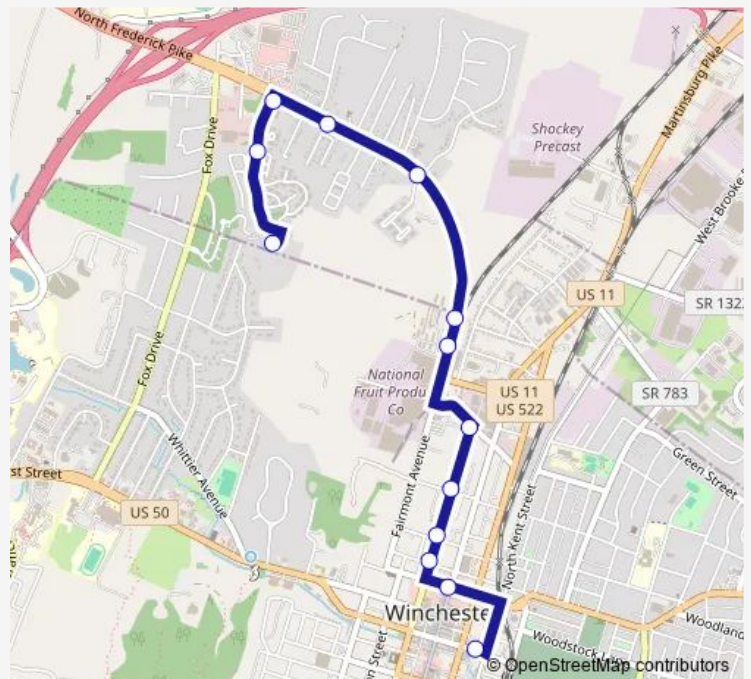

**Direction**

Westminster Canterbury — Boscawen Transfer Station

13 stops

[Open route schedule](#)

Westminster Canterbury

Westminster-Canterbury Dr & Rugby Pl

Westminster Dr. - Cvs

522s & Oakside Lane

Boscawen Transfer Station

**Route schedule**

Westminster Canterbury — Boscawen Transfer Station

Monday 06:15-17:55

Tuesday 06:15-17:55

Wednesday 06:15-17:55

Thursday 06:15-17:55

Friday 06:15-17:55

Saturday 09:45-15:35

Sunday —

**Route info**

Direction: Westminster Canterbury

Stops: 13

Trip Duration: 0 hour 11 min

**Northside-Westminister Canterbury**

**Direction**

Boscawen Transfer Station — Westminster Canterbury

16 stops

[Open route schedule](#)

Boscawen Transfer Station

Cameron &amp; Baker

Cameron &amp; North

Cameron &amp; Commercial

Cameron - Dale's Grocery