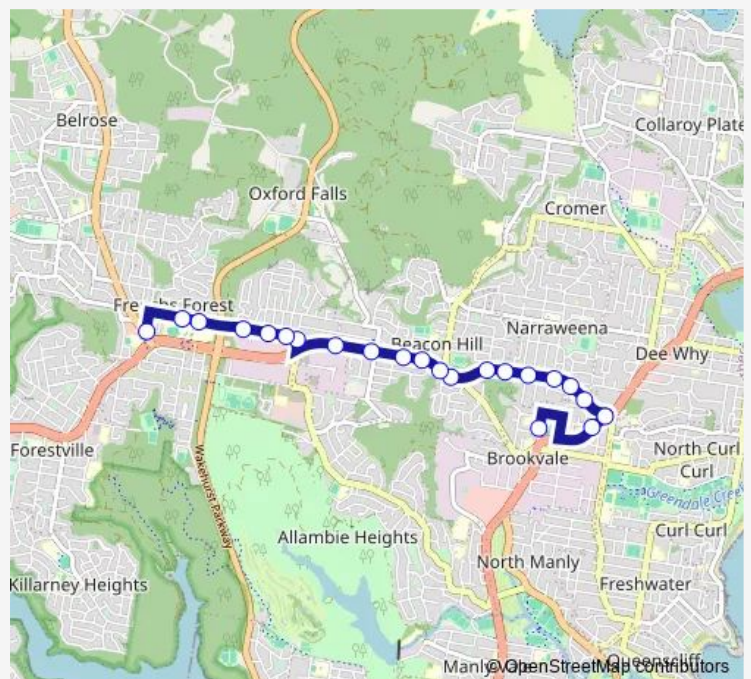

School Bus 783n St Augustine to Frenchs Forest

[Go to website](#)

Direction

St Augustine's College, Alfred Rd — Rabbett St At Forest Way

22 stops

[Open route schedule](#)

- St Augustine's College, Alfred Rd
- Manly Leagues Club, Pittwater Rd
- Pittwater Rd At Warringah Rd
- Warringah Rd After Victor Rd
- Warringah Rd After Pine Av
- Warringah Rd Opp Alfred St
- Warringah Rd At Consul Rd
- Warringah Rd After Northcliffe Av
- Warringah Rd Opp Mckillop Rd
- Warringah Rd Before Willandra Rd
- Warringah Rd At Willandra Rd
- Warringah Rd Opp Cornish Av
- Warringah Rd Before O'Connors Rd
- Warringah Rd At Goverment Rd
- Warringah Rd Opp Jones St
- Allambie Rd At Frenchs Forest Rd
- Frenchs Forest Rd Opp Inverness Av
- Frenchs Forest Rd Opp Hurdis Av
- Frenchs Forest Rd After Skyline Pl
- Nth Beaches Hospital, Frenchs Forest Rd
- The Forest High School, Frenchs Forest Rd, Stand A

Route schedule

St Augustine's College, Alfred Rd — Rabbett St At Forest Way

Monday	15:35
Tuesday	15:35
Wednesday	15:35
Thursday	15:35
Friday	15:35
Saturday	—
Sunday	—

Route info

Direction: St Augustine's College, Alfred Rd

Stops: 22

Trip Duration: 0 hour 23 min

783n — St Augustine to Frenchs Forest

783n School Bus time schedules and route maps are available in an offline PDF at busmaps.com. Use the busmaps.com website to see live bus times, train schedule or subway schedule, and step-by-step directions for all public transit in Sydney