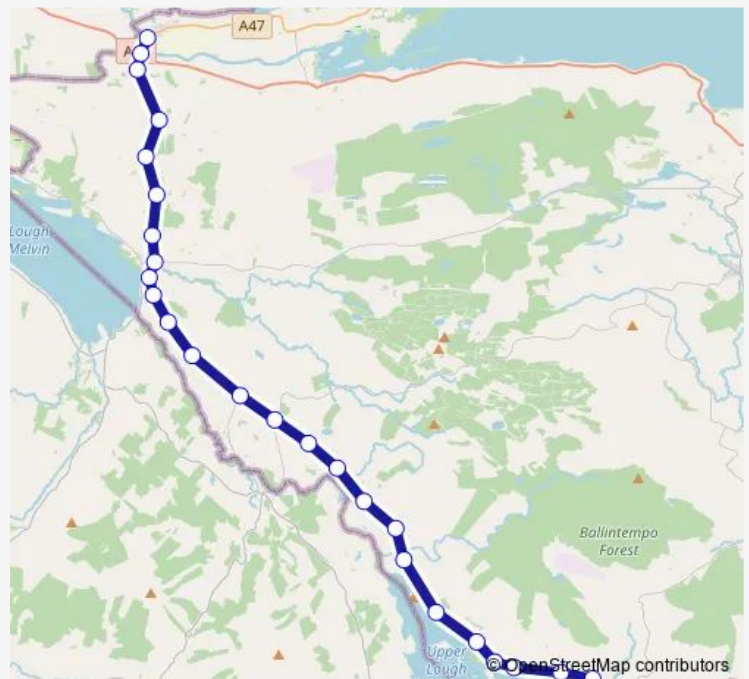

### Direction

Belleek — Belcoo

27 stops

[Open route schedule](#)

- Belleek
- Slaters X
- Corry School
- Farrancassidy X
- New Rd
- Peacocks Lane
- Achesons Garage
- Knockaraven X
- Garrison
- Footbal Field
- Fosters Cottage
- Burnss Hse
- Kilcoo X
- Cashel X
- Mc Governs Hse
- Duffys Rd
- Latoone Rd
- Tullyrossmearn
- Drumkeenagh Lane
- Mc Governs Lane
- Lilleys Gate

### Route schedule

Belleek — Belcoo

Monday	—
Tuesday	—
Wednesday	—
Thursday	18:38-19:13
Friday	—
Saturday	—
Sunday	—

### Route info

Direction: Belleek

Stops: 27

Trip Duration: 0 hour 31 min

64c — Belleek - Belcoo

Stewarts Island

Sullivans Hse

Timoneys Rd