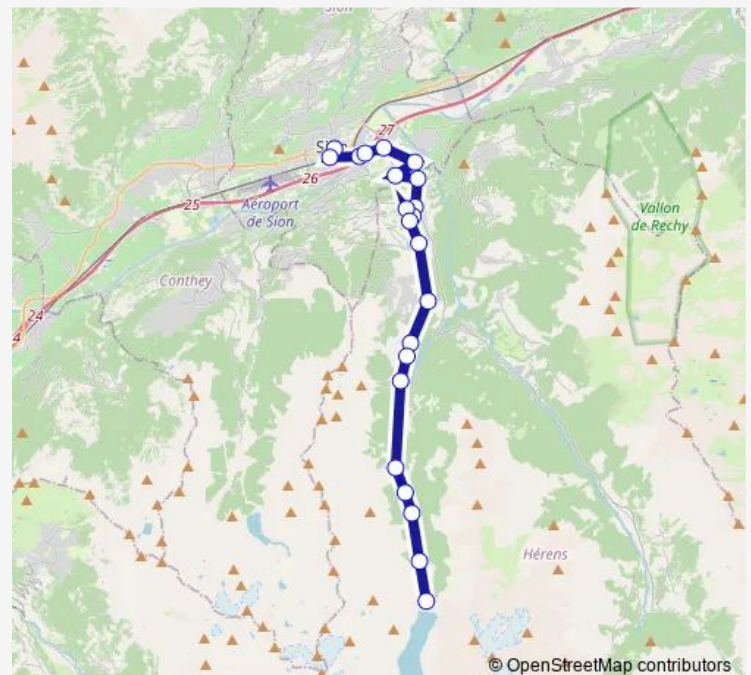

Bus 372

[Go to website](#)

Direction

Sion, poste/gare — Mâche

18 stops

[Open route schedule](#)

Sion, poste/gare

Sion, Pont-du-Rhône

Sion, Cours Roger Bonvin

Sion, Valais de Coeur Champsec

Bramois, La Crettaz

Sion, Maragnénaz

Vex, Sindy

Vex, poste

Vex, le Croux

Vex, bif. des Agettes

Vex, Les Prasses d'en haut

Vex, bif. d'Hérémente

Hérémente

Prolin

Hérémente, Cerise

Hérémente, Riod

Hérémente, Cerise

Mâche

Route schedule

Sion, poste/gare — Mâche

Monday 06:56

Tuesday 06:56

Wednesday 06:56

Thursday 06:56

Friday 06:56

Saturday —

Sunday —

Route info

Direction: Sion, poste/gare

Stops: 18

Trip Duration: 0 hour 47 min

© OpenStreetMap contributors

■ 372

BusMaps