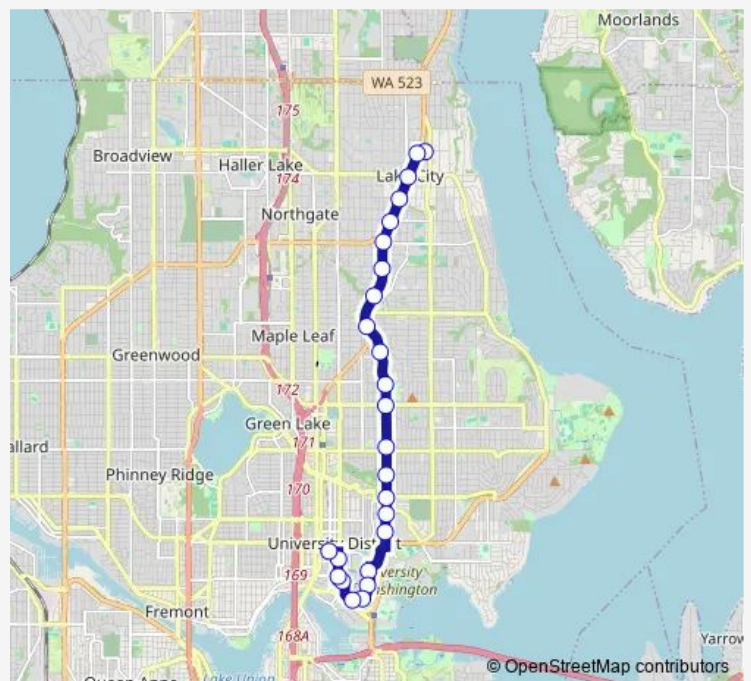

Bothell Way NE & NE 165th St

Bothell Way NE & 39th Ave Ne

Bothell Way NE & NE 153rd St

Lake City Way NE & NE 145th St

Route schedule

U Of Washington - Bothell & Cascadia College — 11th Ave NE & NE 45th St

Monday 05:12-23:55

Tuesday 05:12-23:55

Wednesday —

Thursday 05:12-23:55

Friday 05:12-23:55

Saturday —

Sunday —

Route info

Direction: U Of Washington - Bothell & Cascadia College

Stops: 47

Trip Duration: 1 hour 0 min

■ 372

Lake City Way NE & NE 137th St

Lake City Way NE & NE 130th St

Lake City Way NE & NE 125th St

Lake City Way NE & NE 120th St

Lake City Way NE & NE 115th St

Lake City Way NE & NE 110th St

Lake City Way NE & 24th Ave Ne

Lake City Way NE & NE 98th St

Ravenna Ave NE & NE 92nd St

Ravenna Ave NE & NE 86th St

25th Ave NE & NE 80th St

25th Ave NE & NE 75th St

25th Ave NE & NE 65th St