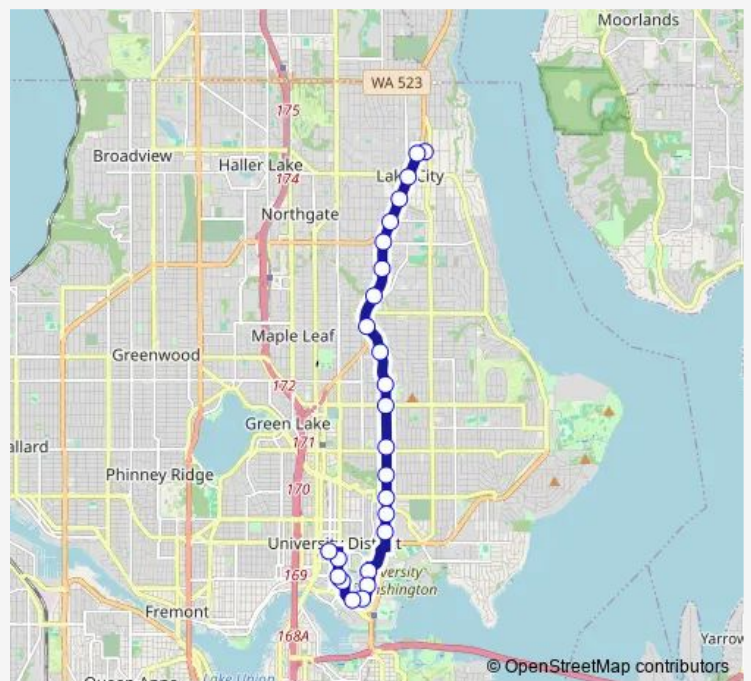

Beardslee Blvd & 104th Ave Ne

Kaysner Way & Woodinville Dr

Woodinville Dr & Kaysner Way

Bothell Way NE & NE 180th St

NE Bothell Way & 96th Ave Ne

NE Bothell Way & 91st Ave Ne

NE Bothell Way & 83rd Pl Ne

NE Bothell Way & 80th Ave Ne

Bothell Way NE & 39th Ave Ne

Bothell Way NE & NE 153rd St

Lake City Way NE & NE 145th St

### Route schedule

U Of Washington - Bothell & Cascadia College — 11th Ave NE & NE 45th St

Monday 05:12-23:55

Tuesday 05:12-23:55

Wednesday —

Thursday 05:12-23:55

Friday 05:12-23:55

Saturday —

### Route info

Direction: U Of Washington - Bothell & Cascadia College

Stops: 47

Trip Duration: 1 hour 4 min

372

Lake City Way NE & NE 137th St

Lake City Way NE & NE 130th St

Lake City Way NE & NE 125th St