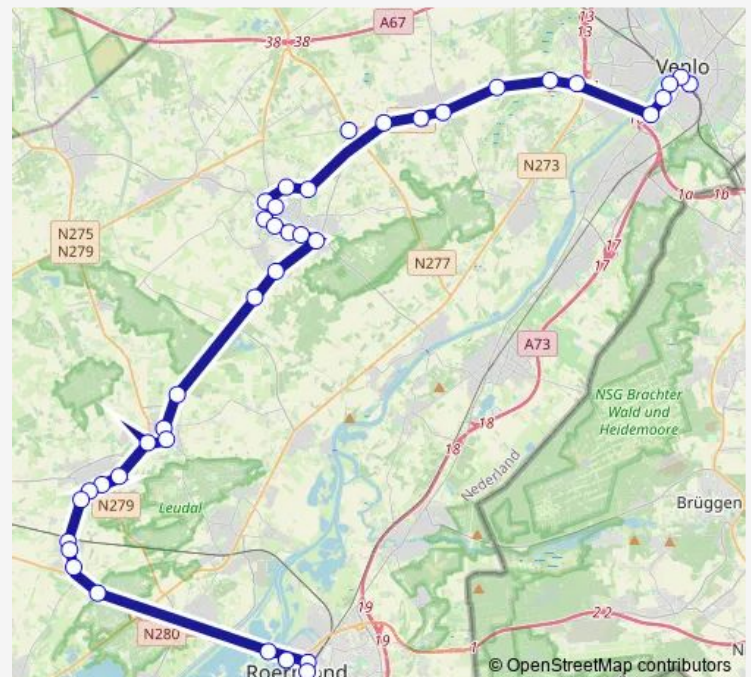

### Route schedule

Roermond, Station (Bus) — Venlo, Station (Bus)

Monday 05:25-23:08

Tuesday 05:25-23:08

Wednesday 05:25-23:08

Thursday 05:25-23:08

Friday 05:25-23:08

Saturday 07:08-23:08

### Route info

Direction: Roermond, Station (Bus)

Stops: 40

Trip Duration: 1 hour 4 min

■ 372

BusMaps

Peel en Maas, Panningen Raadhuisstraat

Peel en Maas, Panningen Kerkstraat