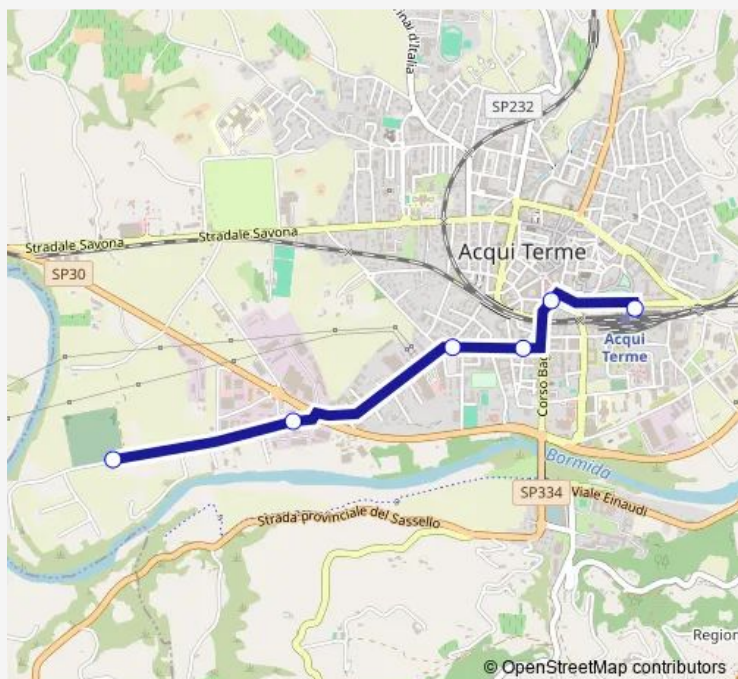

Bus 372 Acqui Terme-Cimitero

[Go to website](#)

Direction

Acqui Terme - Movicentro — Acqui Terme - Cimitero

6 stops

[Open route schedule](#)

Acqui Terme - Movicentro

Acqui Terme - VIA Monteverde

Acqui Terme - VIA Moriondo 22/23

Acqui Terme - VIA Moriondo 128/85

Acqui Terme - VIA Cassarogna - C.C. LA Torre 129

Acqui Terme - Cimitero

Route schedule

Acqui Terme - Movicentro — Acqui Terme - Cimitero

Monday	—
Tuesday	—
Wednesday	10:20
Thursday	—
Friday	—
Saturday	10:20
Sunday	—

Route info

Direction: Acqui Terme - Movicentro

Stops: 6

Trip Duration: 0 hour 8 min

372 — Acqui Terme-Cimitero

Direction

Acqui Terme - Cimitero — Acqui Terme - Movicentro

6 stops

Route schedule

Acqui Terme - Cimitero — Acqui Terme - Movicentro

Monday	—
Tuesday	—
Wednesday	11:20
Thursday	—
Friday	—
Saturday	11:20
Sunday	—

Route info

Direction: Acqui Terme - Cimitero

Stops: 6

Trip Duration: 0 hour 8 min