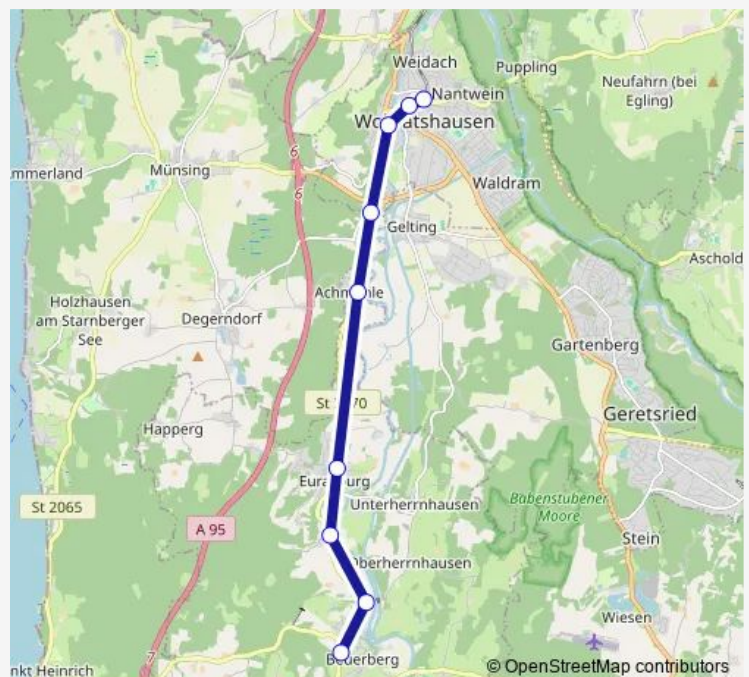

Regional Bus Service 372 Geretsried - Beuerberg - Eurasburg - Wolfratshausen

[Go to website](#)

Direction

Wolfratshausen — Beuerberg, Bahnhofstraße

8 stops

[Open route schedule](#)

Wolfratshausen

Wolfratshausen, Am Wasen

Wolfratshausen, Badstraße

Degerndorf, Abzw.

Achmühle

Eurasburg

Lengenwies

Beuerberg, Bahnhofstraße

Route schedule

Wolfratshausen — Beuerberg, Bahnhofstraße

Monday	06:00-19:20
Tuesday	06:00-19:20
Wednesday	06:00-19:20
Thursday	06:00-19:20
Friday	06:00-19:20
Saturday	—
Sunday	09:00-10:20

Route info

Direction: Wolfratshausen

Stops: 8

Trip Duration: 0 hour 18 min

Direction: Wolfratshausen

Stops: 19

Trip Duration: 0 hour 46 min

372 Regional Bus Service time schedules and route maps are available in an offline PDF at busmaps.com. Use the busmaps.com website to see live bus times, train schedule or subway schedule, and step-by-step directions for all public transit in Bad Toelz