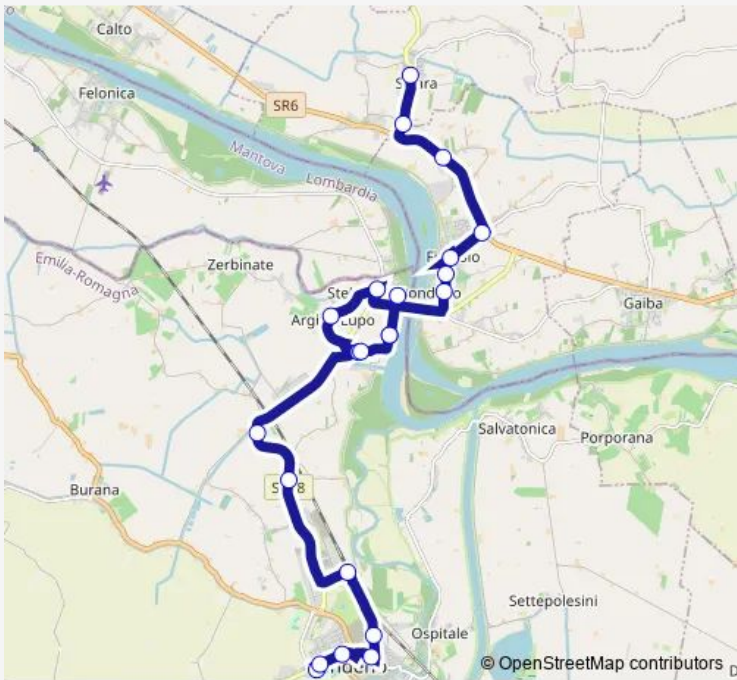

# Bus 372 Bondeno-Stellata-Ficarolo-Salara

[Go to website](#)

**Direction**  
 Bondeno Scuole Medie — Salara Municipio  
 22 stops  
[Open route schedule](#)

- Bondeno Scuole Medie
- Bondeno Campo Sportivo
- Bondeno XX Settembre
- Bondeno EX Autostazione
- Bondeno Viale Matteotti
- Bondeno Terminal
- Crociale
- Ponti Spagna
- Stellata Consorzio Bonifica
- Stellata Barchessa
- Stellata
- Stellata Barchessa
- Stellata Consorzio Bonifica
- Argine Lupo
- Stellata Cimitero
- Ficarolo Castello
- Ficarolo Consorzio
- Ficarolo Centro
- Ficarolo Oratorio
- Statale Fornace
- LA Pesa

Route schedule  
 Bondeno Scuole Medie — Salara Municipio

Monday	06:55-15:50
Tuesday	06:55-15:50
Wednesday	06:55-15:50
Thursday	06:55-15:50
Friday	06:55-15:50
Saturday	06:55-13:15
Sunday	—

Route info  
 Direction: Bondeno Scuole Medie  
 Stops: 22  
 Trip Duration: 0 hour 32 min

372 — Bondeno-Stellata-Ficarolo-Salara **BusMaps**

## Route info

Direction: Salara Municipio

Stops: 22

Trip Duration: 0 hour 32 min

372 Bus time schedules and route maps are available in an offline PDF at [busmaps.com](https://busmaps.com). Use the [busmaps.com](https://busmaps.com) website to see live bus times, train schedule or subway schedule, and step-by-step directions for all public transit in Ficarolo