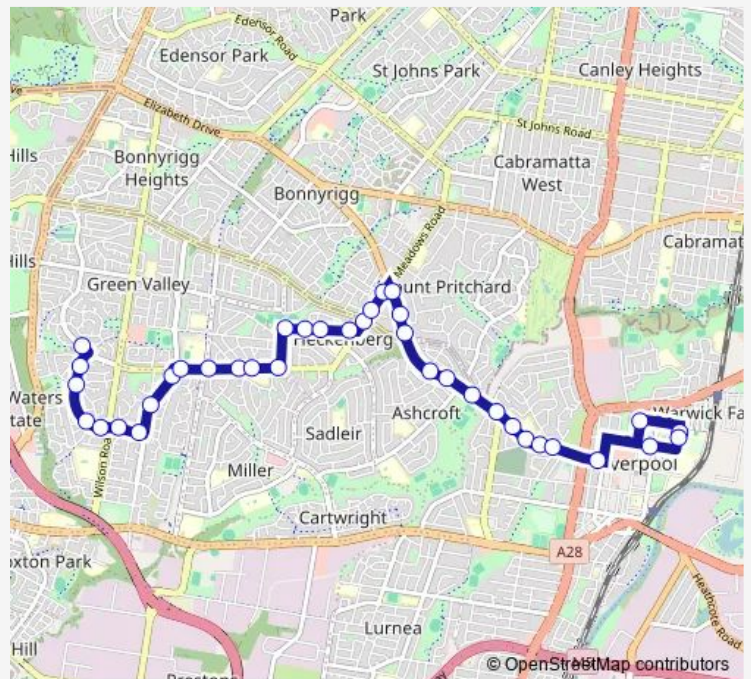

School Bus 9311 Hinchinbrook to Liverpool high schools via Mount Pritchard

[Go to website](#)

Direction

Lord Howe Dr Opp Cockatoo Cl — All Saints' College, Campbell St

37 stops

[Open route schedule](#)

- Lord Howe Dr Opp Cockatoo Cl
- Hinchinbrook Dr At Groote Av
- Hinchinbrook Dr Opp Keppel Cct
- Hinchinbrook Dr At Clarke Cl
- Hinchinbrook Dr Before Wilson Rd
- Partridge Av At Penguin Pde
- Partridge Av Opp Hinchinbrook Community Centre
- Whitford Rd At Robin St
- Whitford Rd After Godwit Cl
- South Liverpool Rd Before Brolga Cres
- South Liverpool Rd Before Wendouree St
- South Liverpool Rd At Kingarth St
- South Liverpool Rd Before Gundibri St
- South Liverpool Rd Opp Formica Park
- Whitlam Park, Matthew Av
- Matthew Av At Guthega Cres
- Matthew Av Before Berridale Pl
- Matthew Av Before South Liverpool Rd
- South Liverpool Rd At North Liverpool Rd
- Meadows Rd Opp Patricia Av

Route schedule

Lord Howe Dr Opp Cockatoo Cl — All Saints' College, Campbell St

Monday	07:35
Tuesday	07:35
Wednesday	07:35
Thursday	07:35
Friday	07:35
Saturday	—
Sunday	—

Route info

Direction: Lord Howe Dr Opp Cockatoo Cl

Stops: 37

Trip Duration: 0 hour 32 min

9311 — Hinchinbrook to Liverpool high schools via Mount Pritchard

Meadows Rd At Hamel Rd

Elizabeth Dr After Meadows Rd

Elizabeth Dr Before Hemphill Av

Elizabeth Dr Before Reservoir Rd

Elizabeth Dr Opp Marum St

Elizabeth Dr Opp Maxwells Av

Elizabeth Dr At Reservoir Rd

Elizabeth Dr Before Anastasio Rd

Elizabeth Dr Opp Roslyn St

Elizabeth Dr Opp Mclean St

Elizabeth Dr Before Marsden Rd

Elizabeth Dr At Park Rd