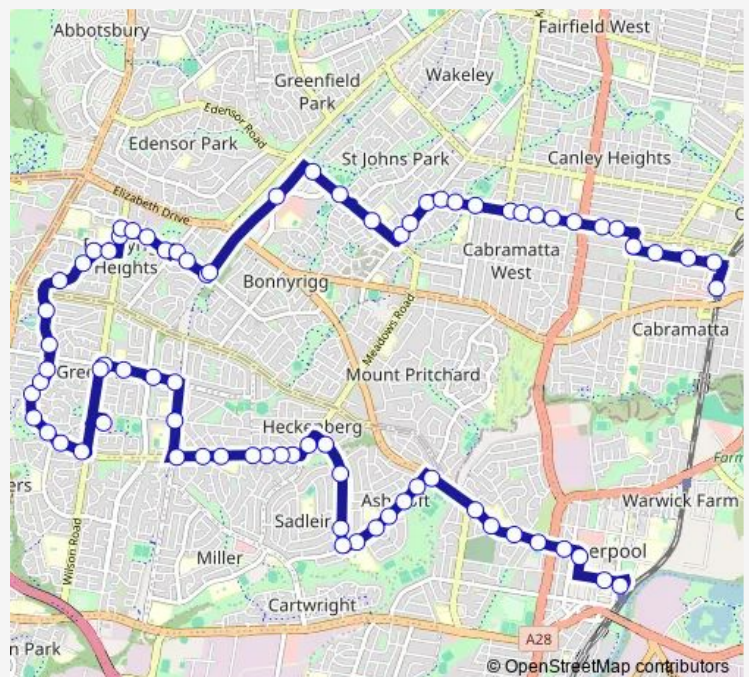

Sadleir Av Before South Liverpool Rd

South Liverpool Rd Opp Jindabyne St

South Liverpool Rd Before Murrumbidgee St

Snowy Park, South Liverpool Rd

Route schedule

Liverpool Station, Stand F — Cabramatta Station, Railway Pde, Stand E

Monday 05:38-20:40

Tuesday 05:38-20:40

Wednesday 05:38-20:40

Thursday 05:38-20:40

Friday 05:38-20:40

Saturday 06:57-20:00

Sunday 07:57-19:00

Route info

Direction: Liverpool Station, Stand F

Stops: 77

Trip Duration: 0 hour 57 min

805 — Cabramatta to Liverpool via Bonnyrigg

South Liverpool Rd Opp Eaglehawk St

South Liverpool Rd At St Johns Rd

Busby Public School, South Liverpool Rd