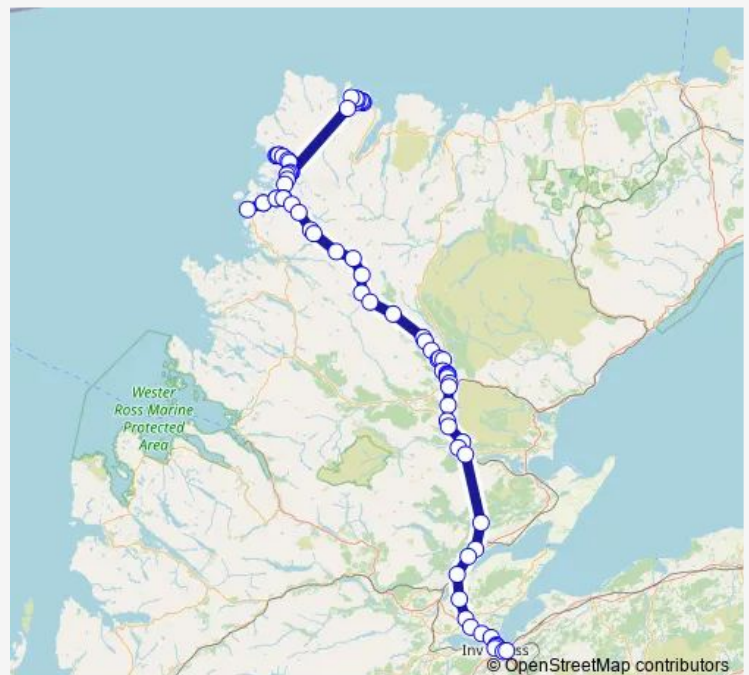

Thursday 08:00

Friday 08:00

Saturday 08:00

Sunday —

Route info

Direction: Road End

Stops: 76

Trip Duration: 3 hour 55 min

805

Hotel

Achlyness Road End

Ardmore Road End

North Road End

South Road End

Junction

Road End