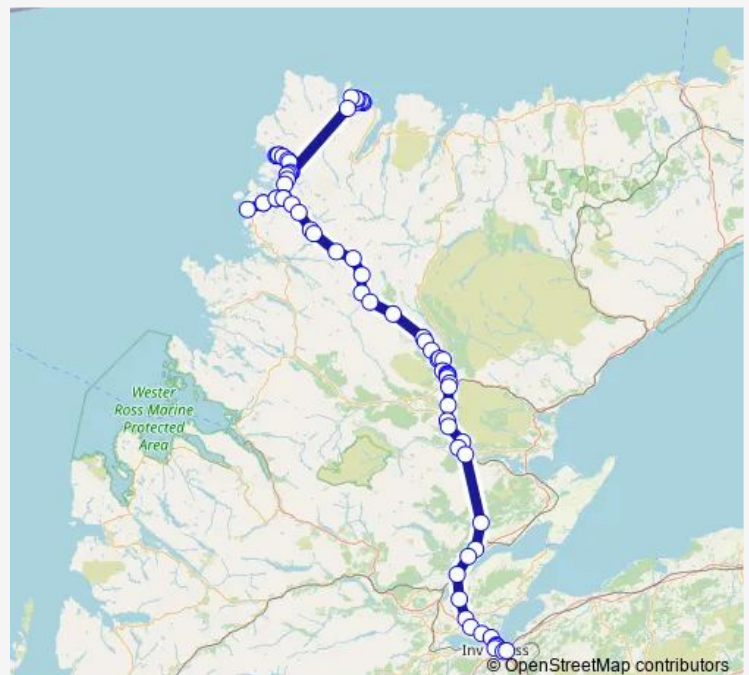

### Route schedule

Road End — UHI Main Campus

Monday 08:00

Tuesday 08:00

Wednesday 08:00

Thursday 08:00

Friday 08:00

Saturday 08:00

### Route info

Direction: Road End

Stops: 76

Trip Duration: 3 hour 55 min

805

Hotel

Achlyness Road End

Ardmore Road End