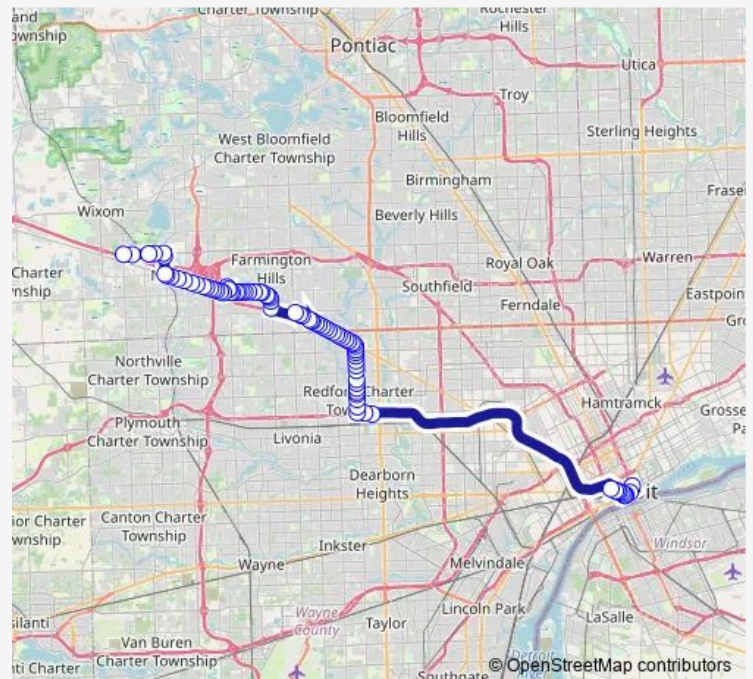

Bus 805 Grand River Park AND Ride

[Go to website](#)

Direction
 I-375 + Lafayette — 12-Beck Park & Ride
 84 stops
[Open route schedule](#)

- I-375 + Lafayette
- Jefferson + Beaubien
- Jefferson + Spirit Plaza
- Jefferson + Woodward
- Griswold + Larned
- Fort + Griswold
- Washington + Lafayette
- Michigan + Washington B
- Michigan + Cass
- Third + Plaza Dr
- Fenton P + R Lot
- Schoolcraft + Garfield
- Beech Daly + Schoolcraft
- Beech Daly + Lyndon
- Beech Daly + Graham
- Beech Daly + 5 Mile Rd
- Beech Daly + 5 Mile Rd
- Beech Daly + Keeler
- Beech Daly + Pomona Dr
- Beech Daly + Lola Dr
- Beech Daly + 6 Mile Rd

Route schedule

I-375 + Lafayette — 12-Beck Park & Ride

Monday	15:08-16:38
Tuesday	15:08-16:38
Wednesday	15:08-16:38
Thursday	15:08-16:38
Friday	15:08-16:38
Saturday	—
Sunday	—

Route info

Direction: I-375 + Lafayette
 Stops: 84
 Trip Duration: 1 hour 33 min

Grand River + Norbine

Grand River + Kinloch

Grand River + Lexington

Grand River + Gaylord

Grand River + Indian

Grand River + Poinciana

Grand River + 8 Mile SE Corner

Grand River + 8 Mile RD Ne

Grand River @ Botsford Dr

Grand River + Waldron

Grand River + Rockwell

Grand River + Jefferson

Grand River + Middlebelt

Grand River + Tulane

Grand River + Colgate

Grand River + Tuck