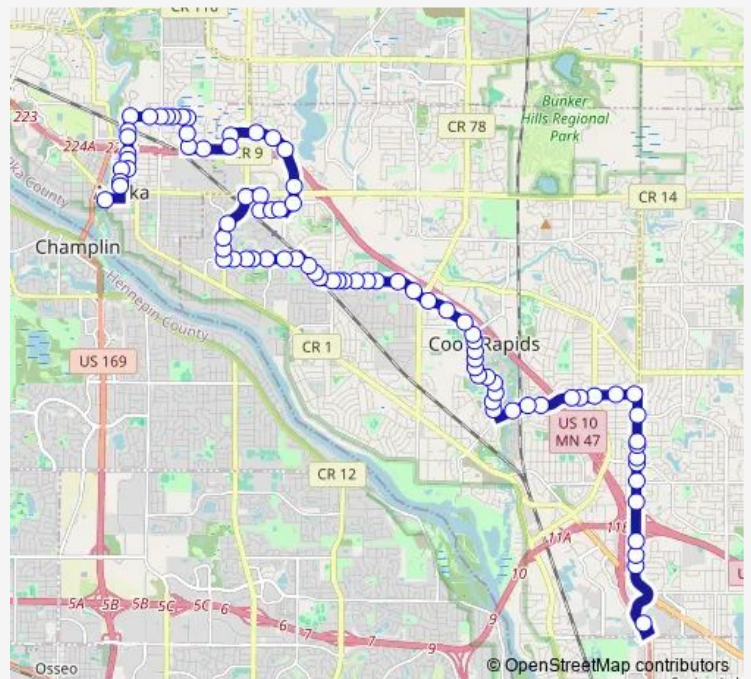

Robinson Dr & 105th Ave

Robinson Dr & 106th Ave NW

### Route schedule

Northtown Transit Ctr Gate D — 1st Ave S & Monroe St

Monday 06:12-19:19

Tuesday 06:12-19:19

Wednesday 06:12-19:19

Thursday 06:12-19:19

Friday 06:12-19:19

Saturday 08:00-18:00

### Route info

Direction: Northtown Transit Ctr Gate D

Stops: 85

Trip Duration: 0 hour 47 min

805

Robinson Dr & 107th Ave NW

Robinson Dr & 108th Ave NW

Robinson Dr & Bluebird St

84 stops

[Open route schedule](#)

1st Ave S &amp; Monroe St

Madison St &amp; 3rd Av

3rd Ave &amp; Jackson St

3rd Ave &amp; Van Buren St

3rd Ave &amp; Van Buren Ave / Harrison Ave

Harrison St &amp; 4th Ave