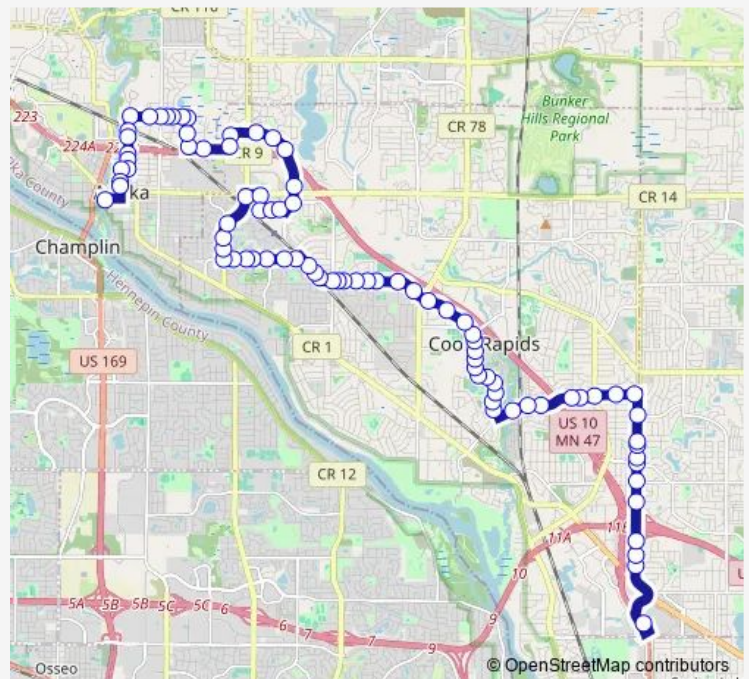

Robinson Dr & 105th Ave

Robinson Dr & 106th Ave Nw

### Route schedule

Northtown Transit Ctr Gate D — 1st Ave S & Monroe St

Monday 06:12-19:19

Tuesday 06:12-19:19

Wednesday 06:12-19:19

Thursday 06:12-19:19

Friday 06:12-19:19

Saturday 08:00-18:00

### Route info

Direction: Northtown Transit Ctr Gate D

Stops: 85

Trip Duration: 0 hour 47 min

805

Robinson Dr & 107th Ave Nw

Robinson Dr & 108th Ave Nw

Robinson Dr & Bluebird St

84 stops

[Open route schedule](#)

1st Ave S &amp; Monroe St

Madison St &amp; 3rd Av

3rd Ave &amp; Jackson St

3rd Ave &amp; Van Buren St

3rd Ave &amp; Van Buren Ave / Harrison Ave

Harrison St &amp; 4th Ave