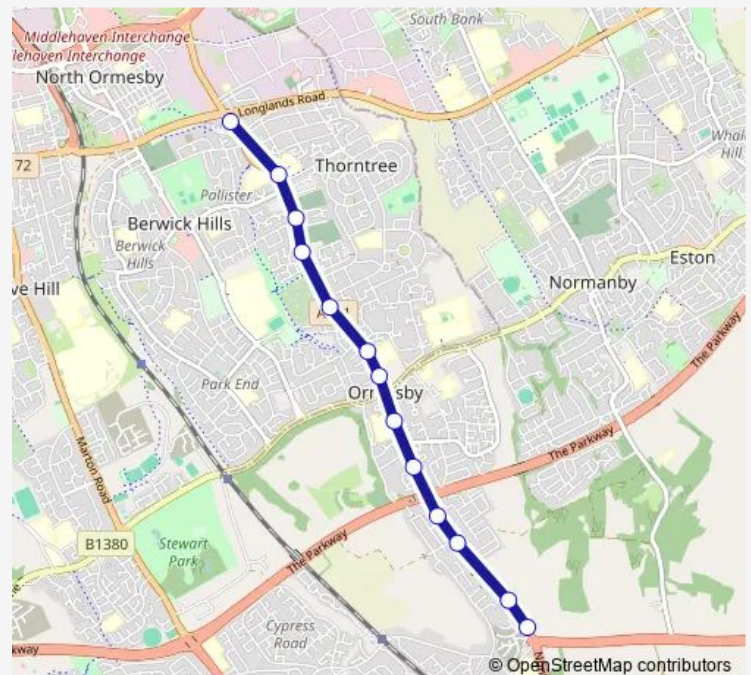

Lyndhurst Gardens

Bank Top

Swans Corner Roundabout

Route schedule

Northfleet Avenue — Swans Corner Roundabout

Monday 07:58

Tuesday 07:58

Wednesday 07:58

Thursday 07:58

Friday 07:58

Saturday —

Sunday —

Route info

Direction: Northfleet Avenue

Stops: 13

Trip Duration: 0 hour 14 min

805 — Swans Corner - Brambles Farm

Direction

Swans Corner Roundabout — Northfleet Avenue

12 stops

[Open route schedule](#)

Swans Corner Roundabout

Bank Top

Lyndhurst Gardens

Saturday —

Sunday —

Route info

Direction: Swans Corner Roundabout

Stops: 12

Trip Duration: 0 hour 12 min

805 Bus time schedules and route maps are available in an offline PDF at busmaps.com. Use the busmaps.com website to see live bus times, train schedule or subway schedule, and step-by-step directions for all public transit in South Bank