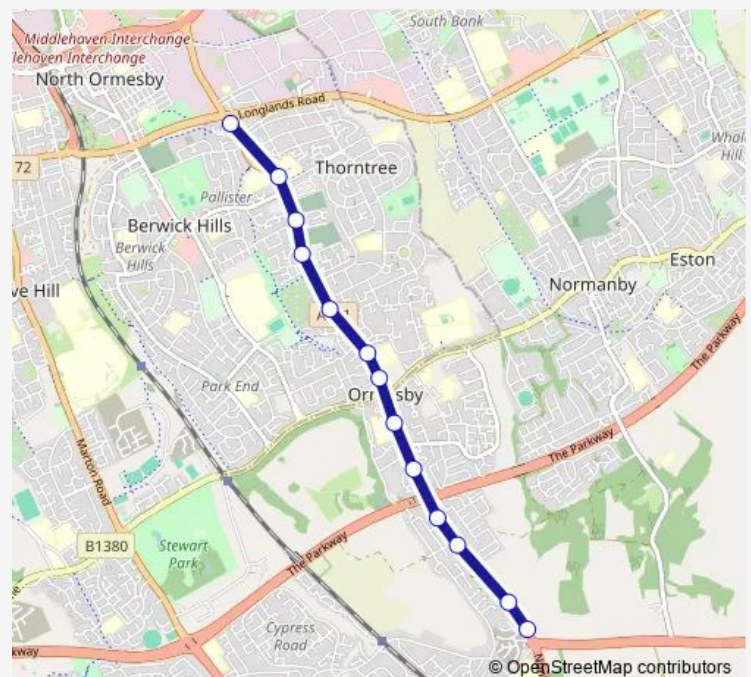

Thursday 07:58

Friday 07:58

Saturday —

Sunday —

Route info

Direction: Northfleet Avenue

Stops: 13

Trip Duration: 0 hour 14 min

805 — Swans Corner - Brambles Farm

Direction

Swans Corner Roundabout — Northfleet Avenue

12 stops

[Open route schedule](#)

Swans Corner Roundabout

Bank Top

Lyndhurst Gardens

Northfleet Avenue

Route schedule

Swans Corner Roundabout — Northfleet Avenue

Monday 15:10

Tuesday 15:10

Wednesday 15:10

Thursday 15:10

Friday 15:10

Saturday —

Sunday —

Route info

Direction: Swans Corner Roundabout

Stops: 12

Trip Duration: 0 hour 12 min

805 Bus time schedules and route maps are available in an offline PDF at busmaps.com. Use the busmaps.com website to see live bus times, train schedule or subway schedule, and step-by-step directions for all public transit in South Bank