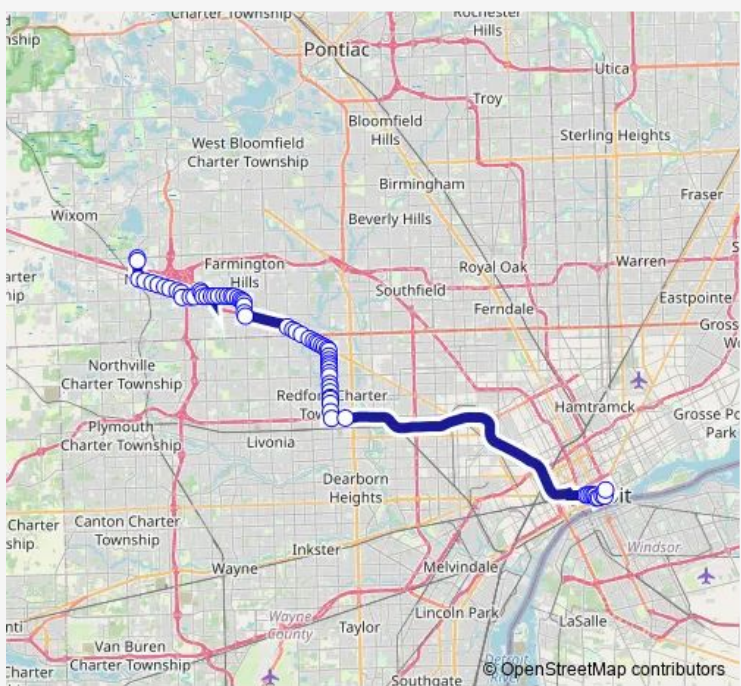

Bus 805 Grand River Park AND Ride

[Go to website](#)

Direction
 Novi Road & 12 Mile — I-375 + Lafayette
 70 stops
[Open route schedule](#)

- Novi Road & 12 Mile
- Novi Road & West Oaks
- Grand River & Novi Road
- Grand River & Main Street
- Grand River IFO THE Edge Apts
- Grand River & Meadowbrook Ns
- Grand River IFO Weiss Construction
- Grand River & Seeley
- Grand River IFO Grand Oaks Ctr
- Haggerty & Grand River
- 10 Mile RD + Haggerty
- 10 Mile RD + Research Park
- 10 Mile RD + Industrial Par
- Halsted + Independence
- Bonaventure Skating Center
- Halsted + Independence
- Grand River + Halsted
- Grand River + Blanchard
- Grand River + Brittany Hill
- Grand River + XS Muir Rd
- Grand River + Smithfield

805 — Grand River Park AND Ride **BusMaps**

Grand River + Drake

Grand River + Drakeshire

Grand River + Whittaker

Grand River + Gill Rd

Grand River + Wilmarth Rd

Grand River + Cass

Grand River + Farmington

Farmington RD + Grand River

Farmington RD + Alta Loma

Farmington RD + Freedom

9 Mile RD + Farmington

Grand River + Middlebelt

Grand River + Rockwell

Grand River + Waldron

Grand River + 8 Mile Rd

Route info

Direction: I-375 + Lafayette

Stops: 80

Trip Duration: 1 hour 28 min

Beech Daly + 7 Mile Rd

Beech Daly + Grand River

Grand River + Beech Daly

Grand River + Norbine